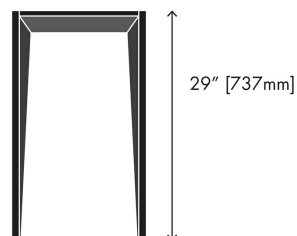

Axonometric

Front View

Side View

Top View

Finishes

RB | Sessile Oak (Rovere) with White Paint Finish

NA | Black Walnut (Noce Canaletto) with Orange Paint Finish

NG | Black Walnut (Noce Canaletto) with Gray/Black Paint Finish

RE | Ebonized Oak All-Black Finish