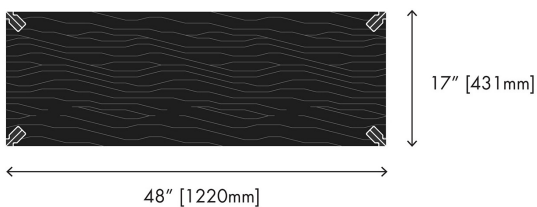

Product Codes

Code MiMi Table: MT
Shape 4 Rectangular (48"x17")
Wood R Sessile Oak (Rovere), N Black Walnut (Noce Canaletto)
Color B White (Bianco), A Orange (Arancio), G Charcoal Gray (GrigioNero), E Ebonized Oak (Ebanizzata)
Serial Number 3 digit e.g. A01

Axonometric

Front View

Side View

Top View

Finishes

RB | Sessile Oak (Rovere) with White Paint Finish

NA | Black Walnut (Noce Canaletto) with Orange Paint Finish

NG | Black Walnut (Noce Canaletto) with Gray/Black Paint Finish