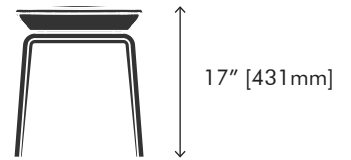

Axonometric

Front View

Side View

Top View

Finishes

NL | Noce Canaletto Top and Legs

EL | Ebonized Ash Top and Legs