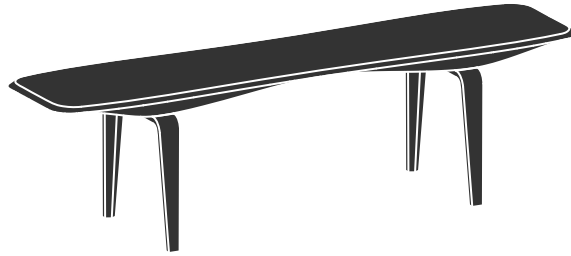

Axonometric