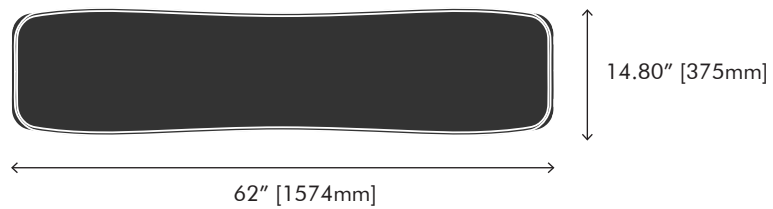

Top View

Finishes

NL | Noce Canaletto Top and Legs

EL | Ebonized Ash Top and Legs