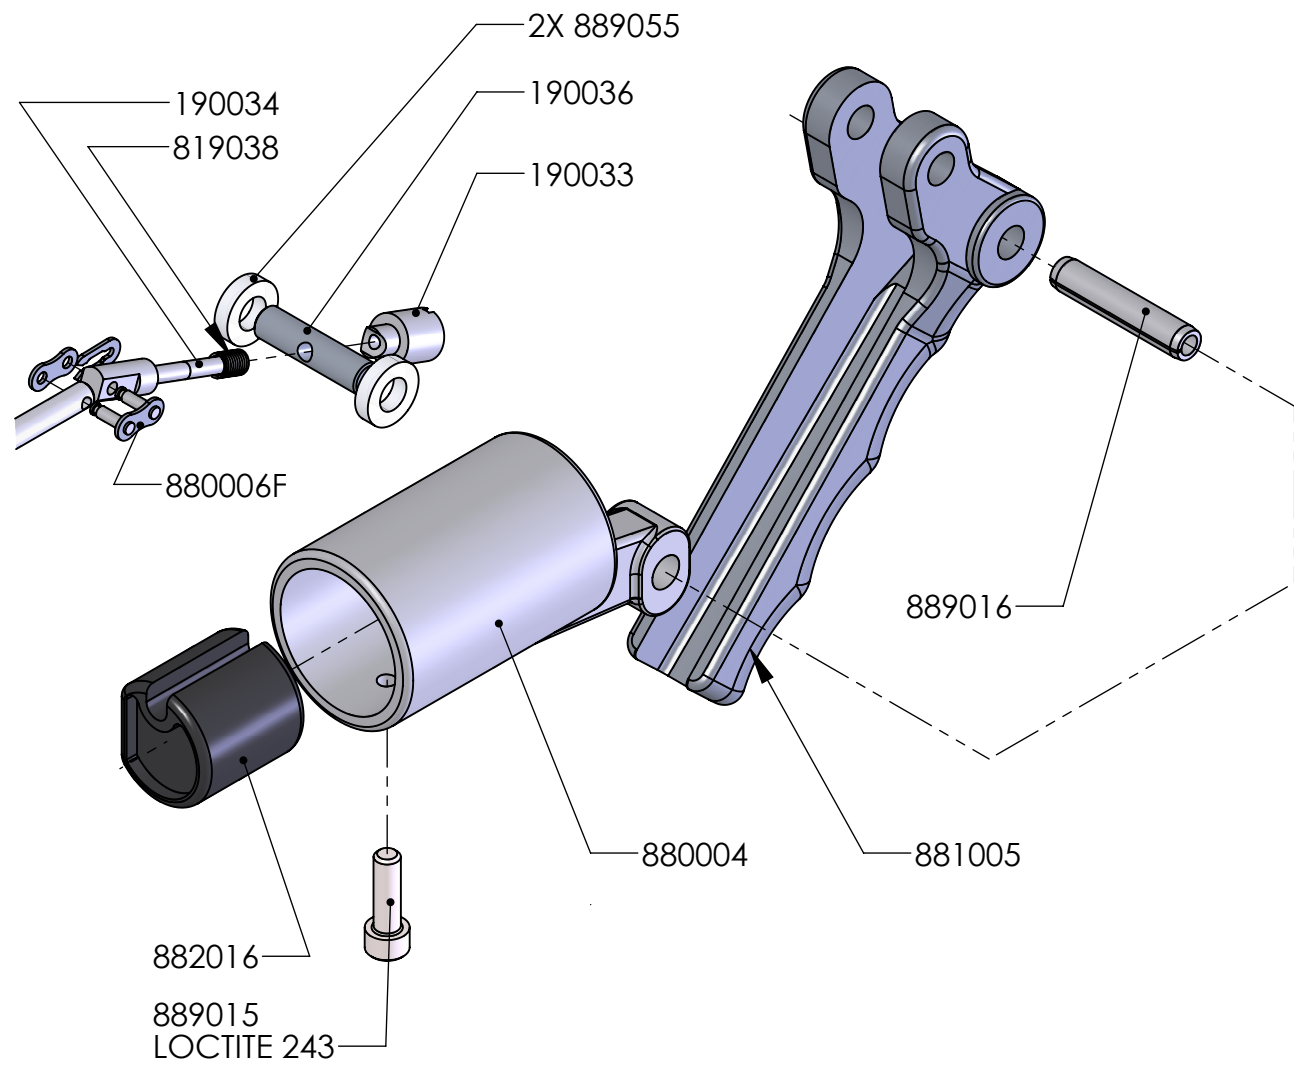

NOTES:
 1. LOCTITE 243 (BLUE) TO BE USED ON SCREW THREADS UNLESS OTHERWISE NOTED.

88TTE	FINISHING BOX HANDLE - EXTENDABLE	
	 PROFESSIONAL DRYWALL FINISHING TOOLS	
		REV. H

DETAIL A
SCALE 3 : 4

DETAIL B
SCALE 3 : 4

88TTE

FINISHING BOX HANDLE - EXTENDABLE

REV.
H