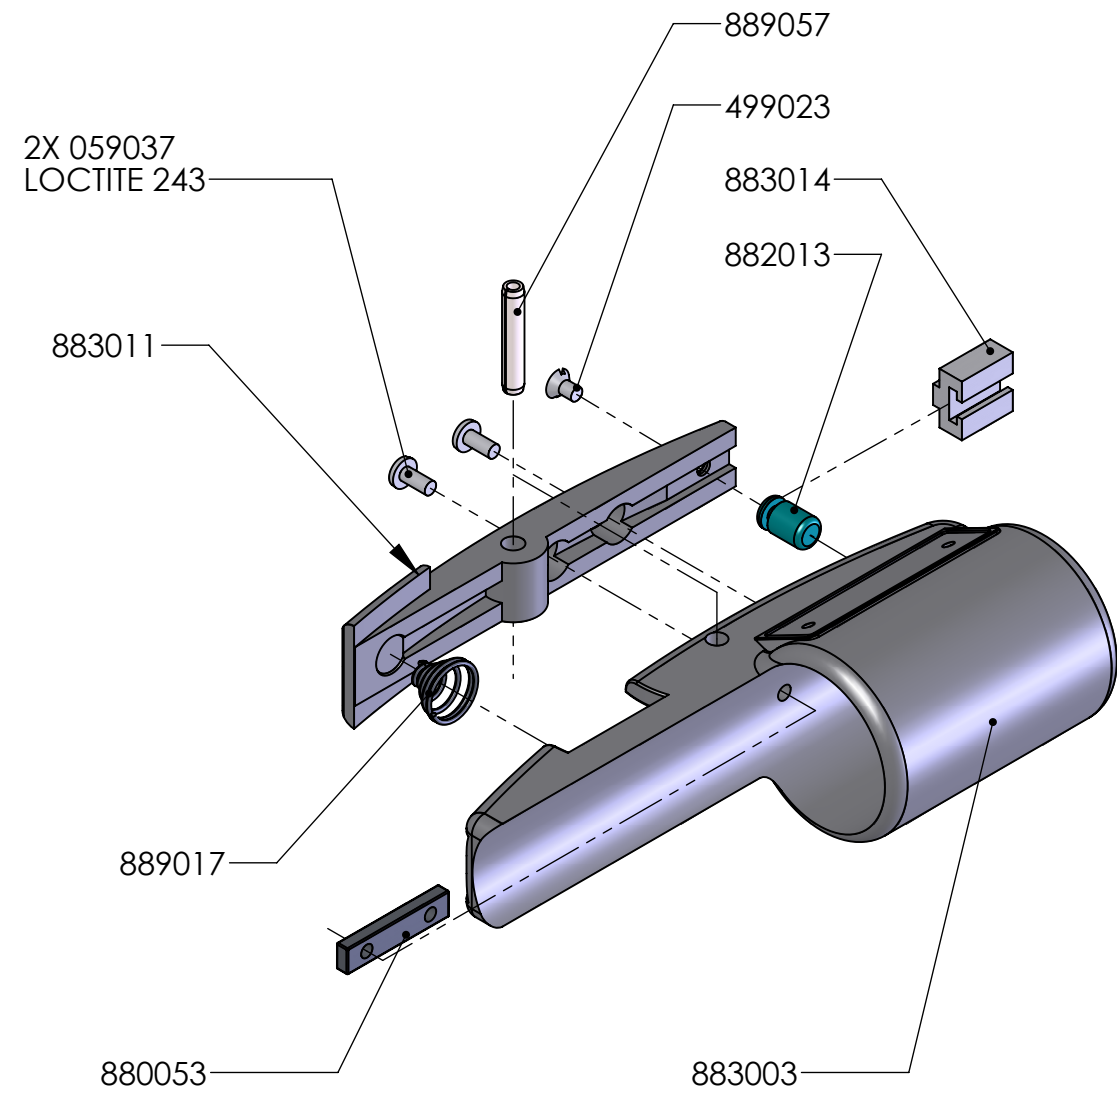

NOTES:
 1. LOCTITE 243 (BLUE) TO BE USED ON SCREW THREADS UNLESS OTHERWISE NOTED.

88TTE	FINISHING BOX HANDLE - EXTENDABLE	
	 PROFESSIONAL DRYWALL FINISHING TOOLS	
		REV. H

DETAIL A
SCALE 3 : 4

DETAIL B
SCALE 3 : 4

88TTE

FINISHING BOX HANDLE - EXTENDABLE

REV.
H