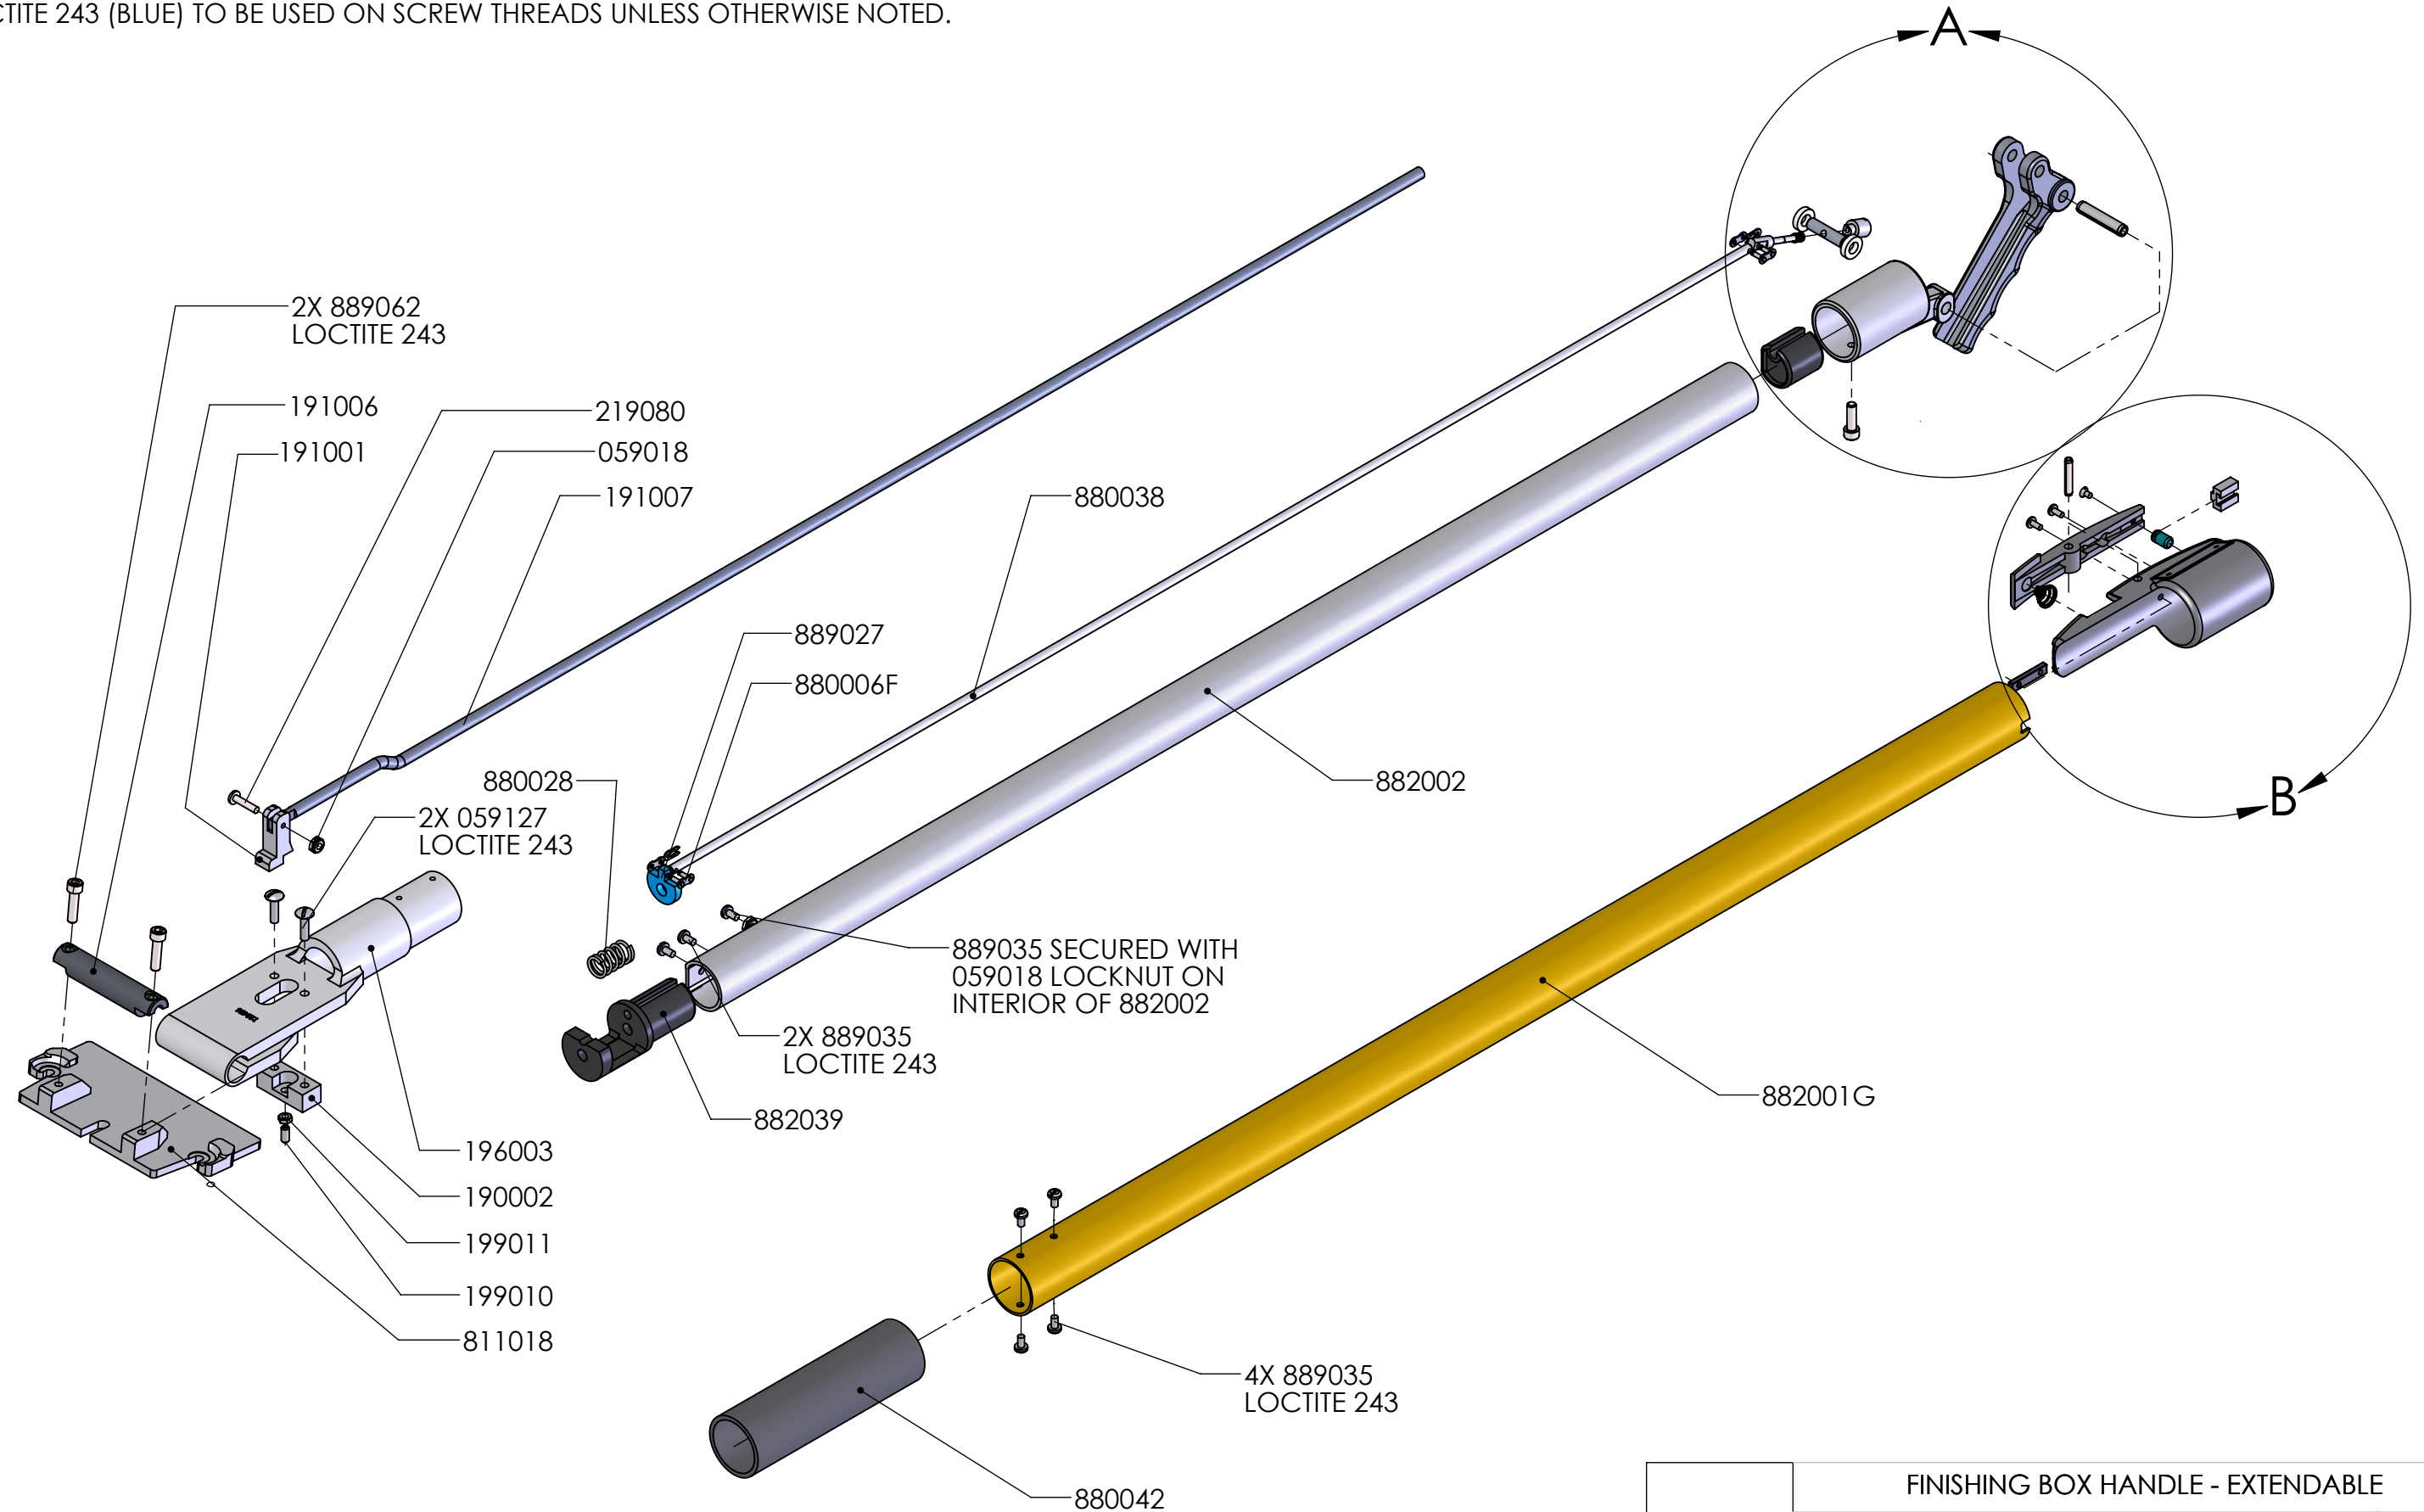

NOTES:
 1. LOCTITE 243 (BLUE) TO BE USED ON SCREW THREADS UNLESS OTHERWISE NOTED.

88TTE	FINISHING BOX HANDLE - EXTENDABLE	
	 PROFESSIONAL DRYWALL FINISHING TOOLS	
		REV. H

DETAIL A
SCALE 3 : 4

DETAIL B
SCALE 3 : 4

88TTE

FINISHING BOX HANDLE - EXTENDABLE

REV.
H