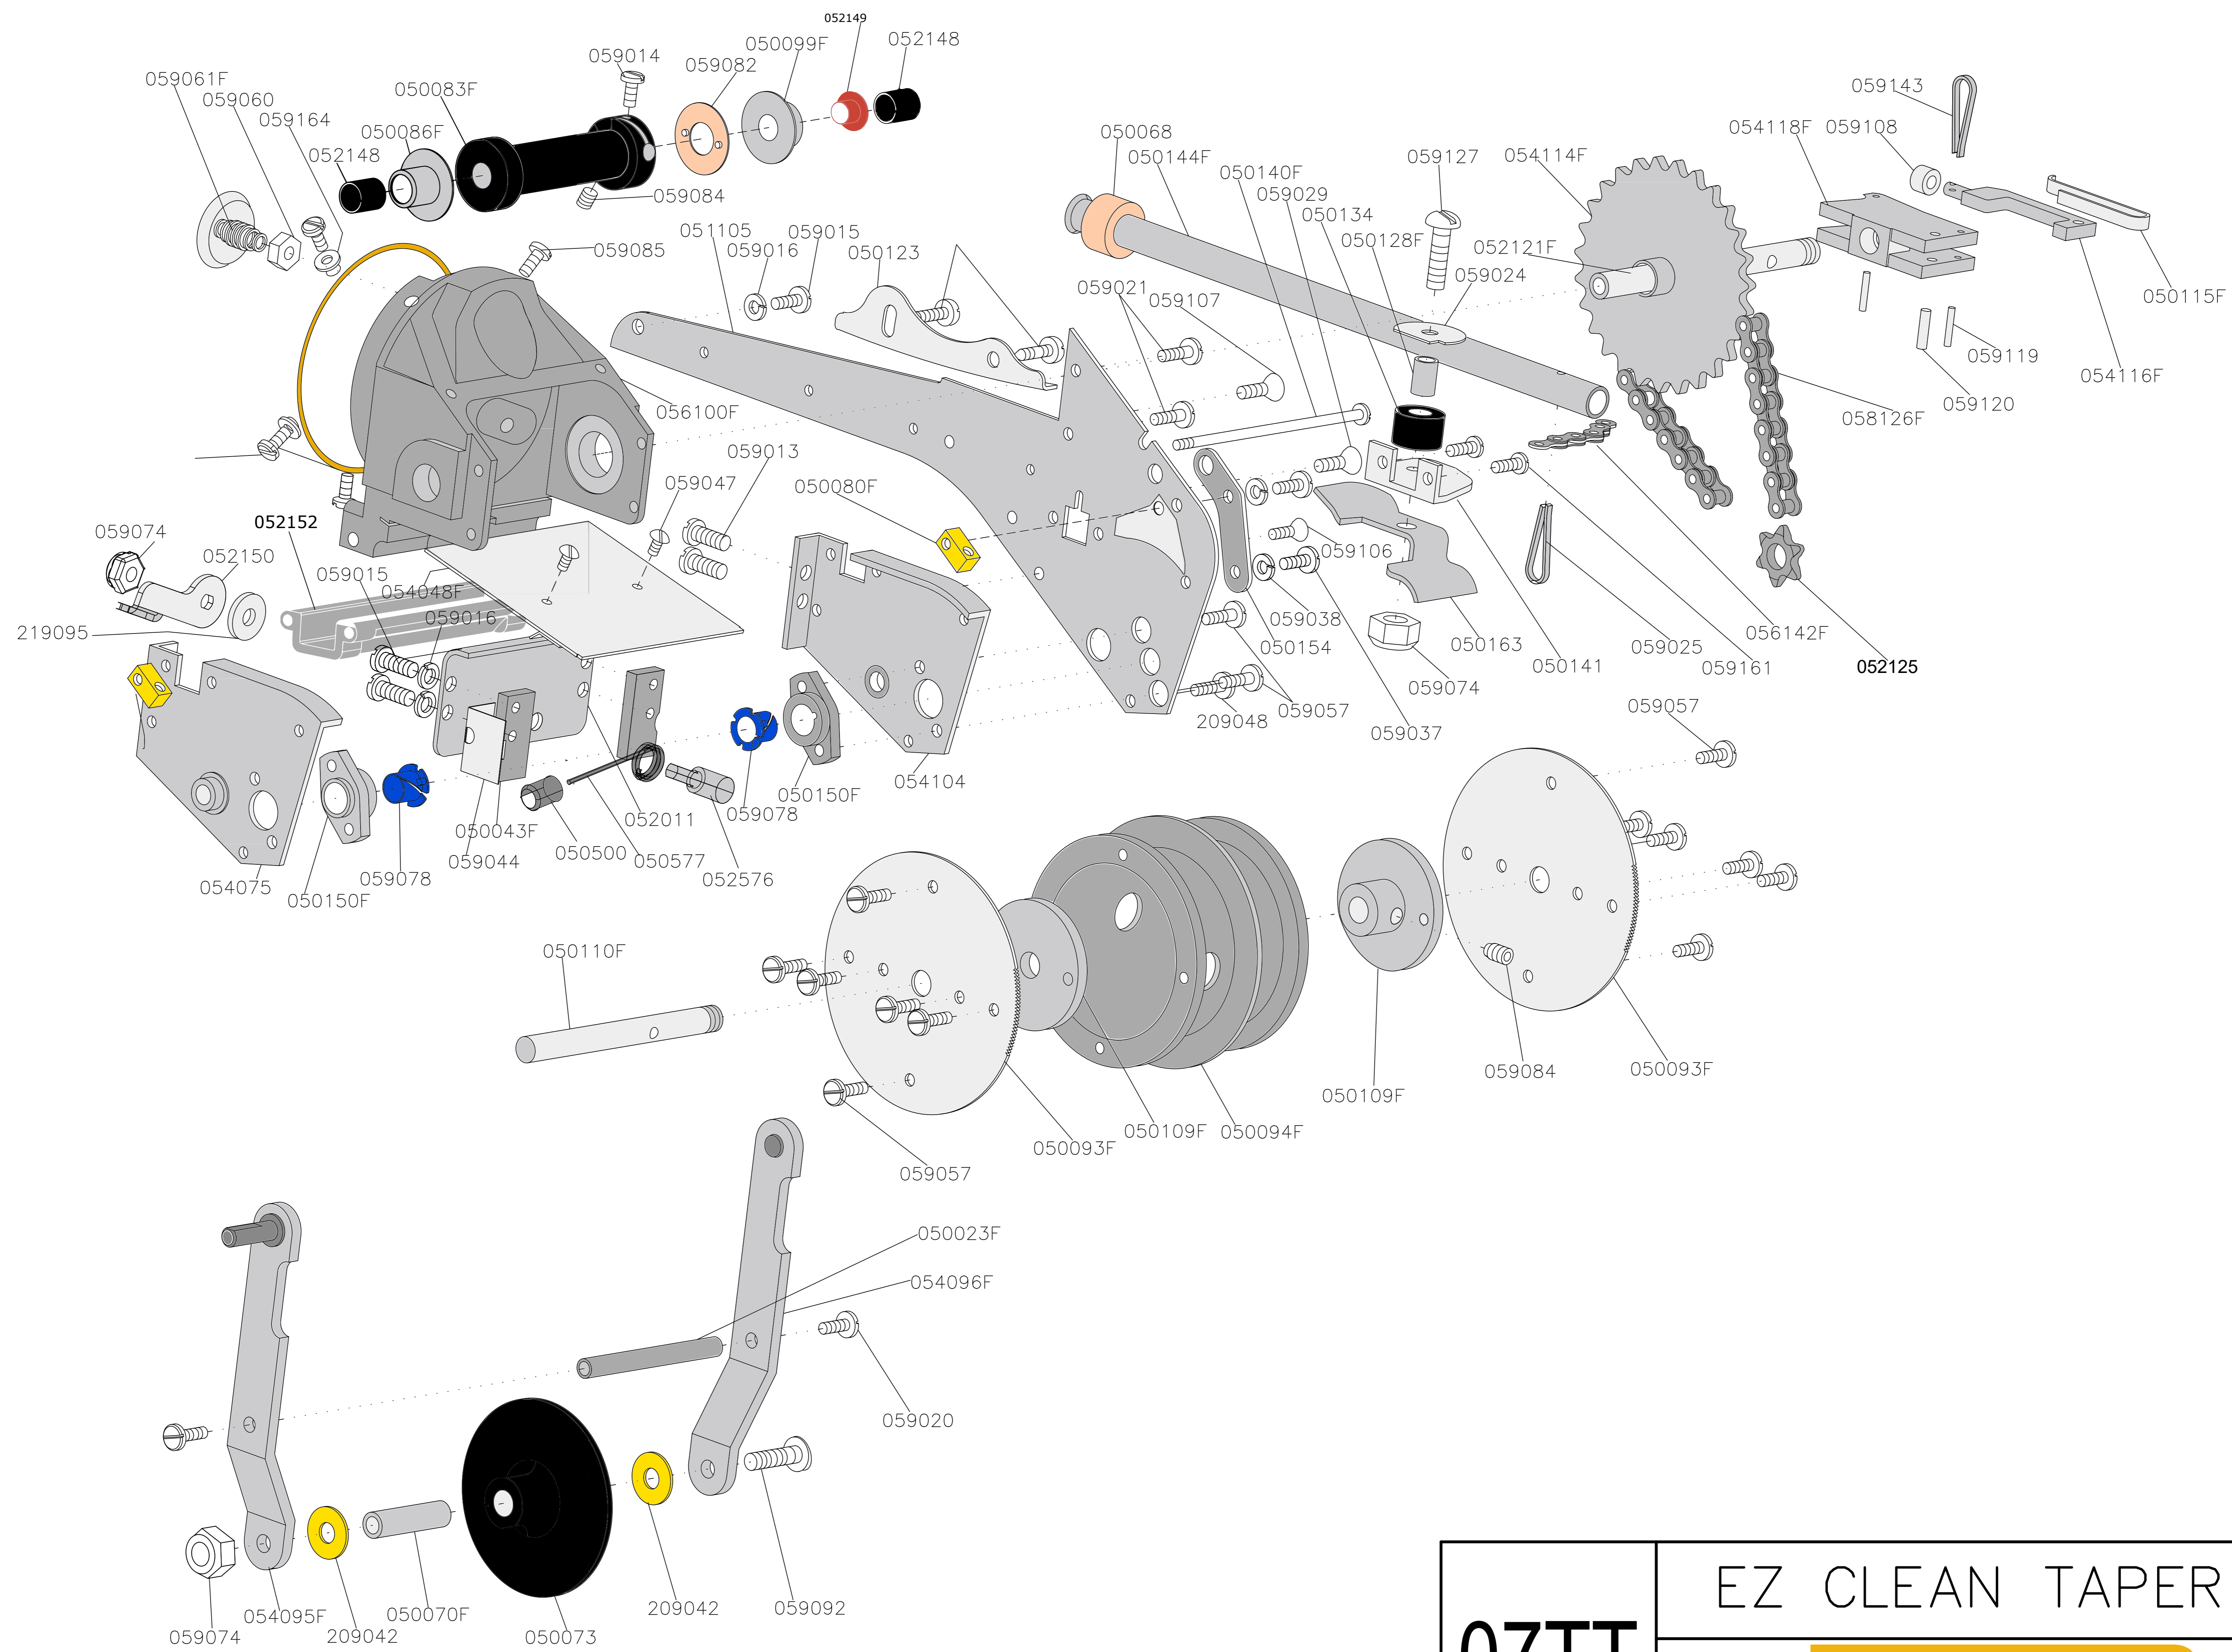

07TT

EZ CLEAN TAPER ASSY

REV
B