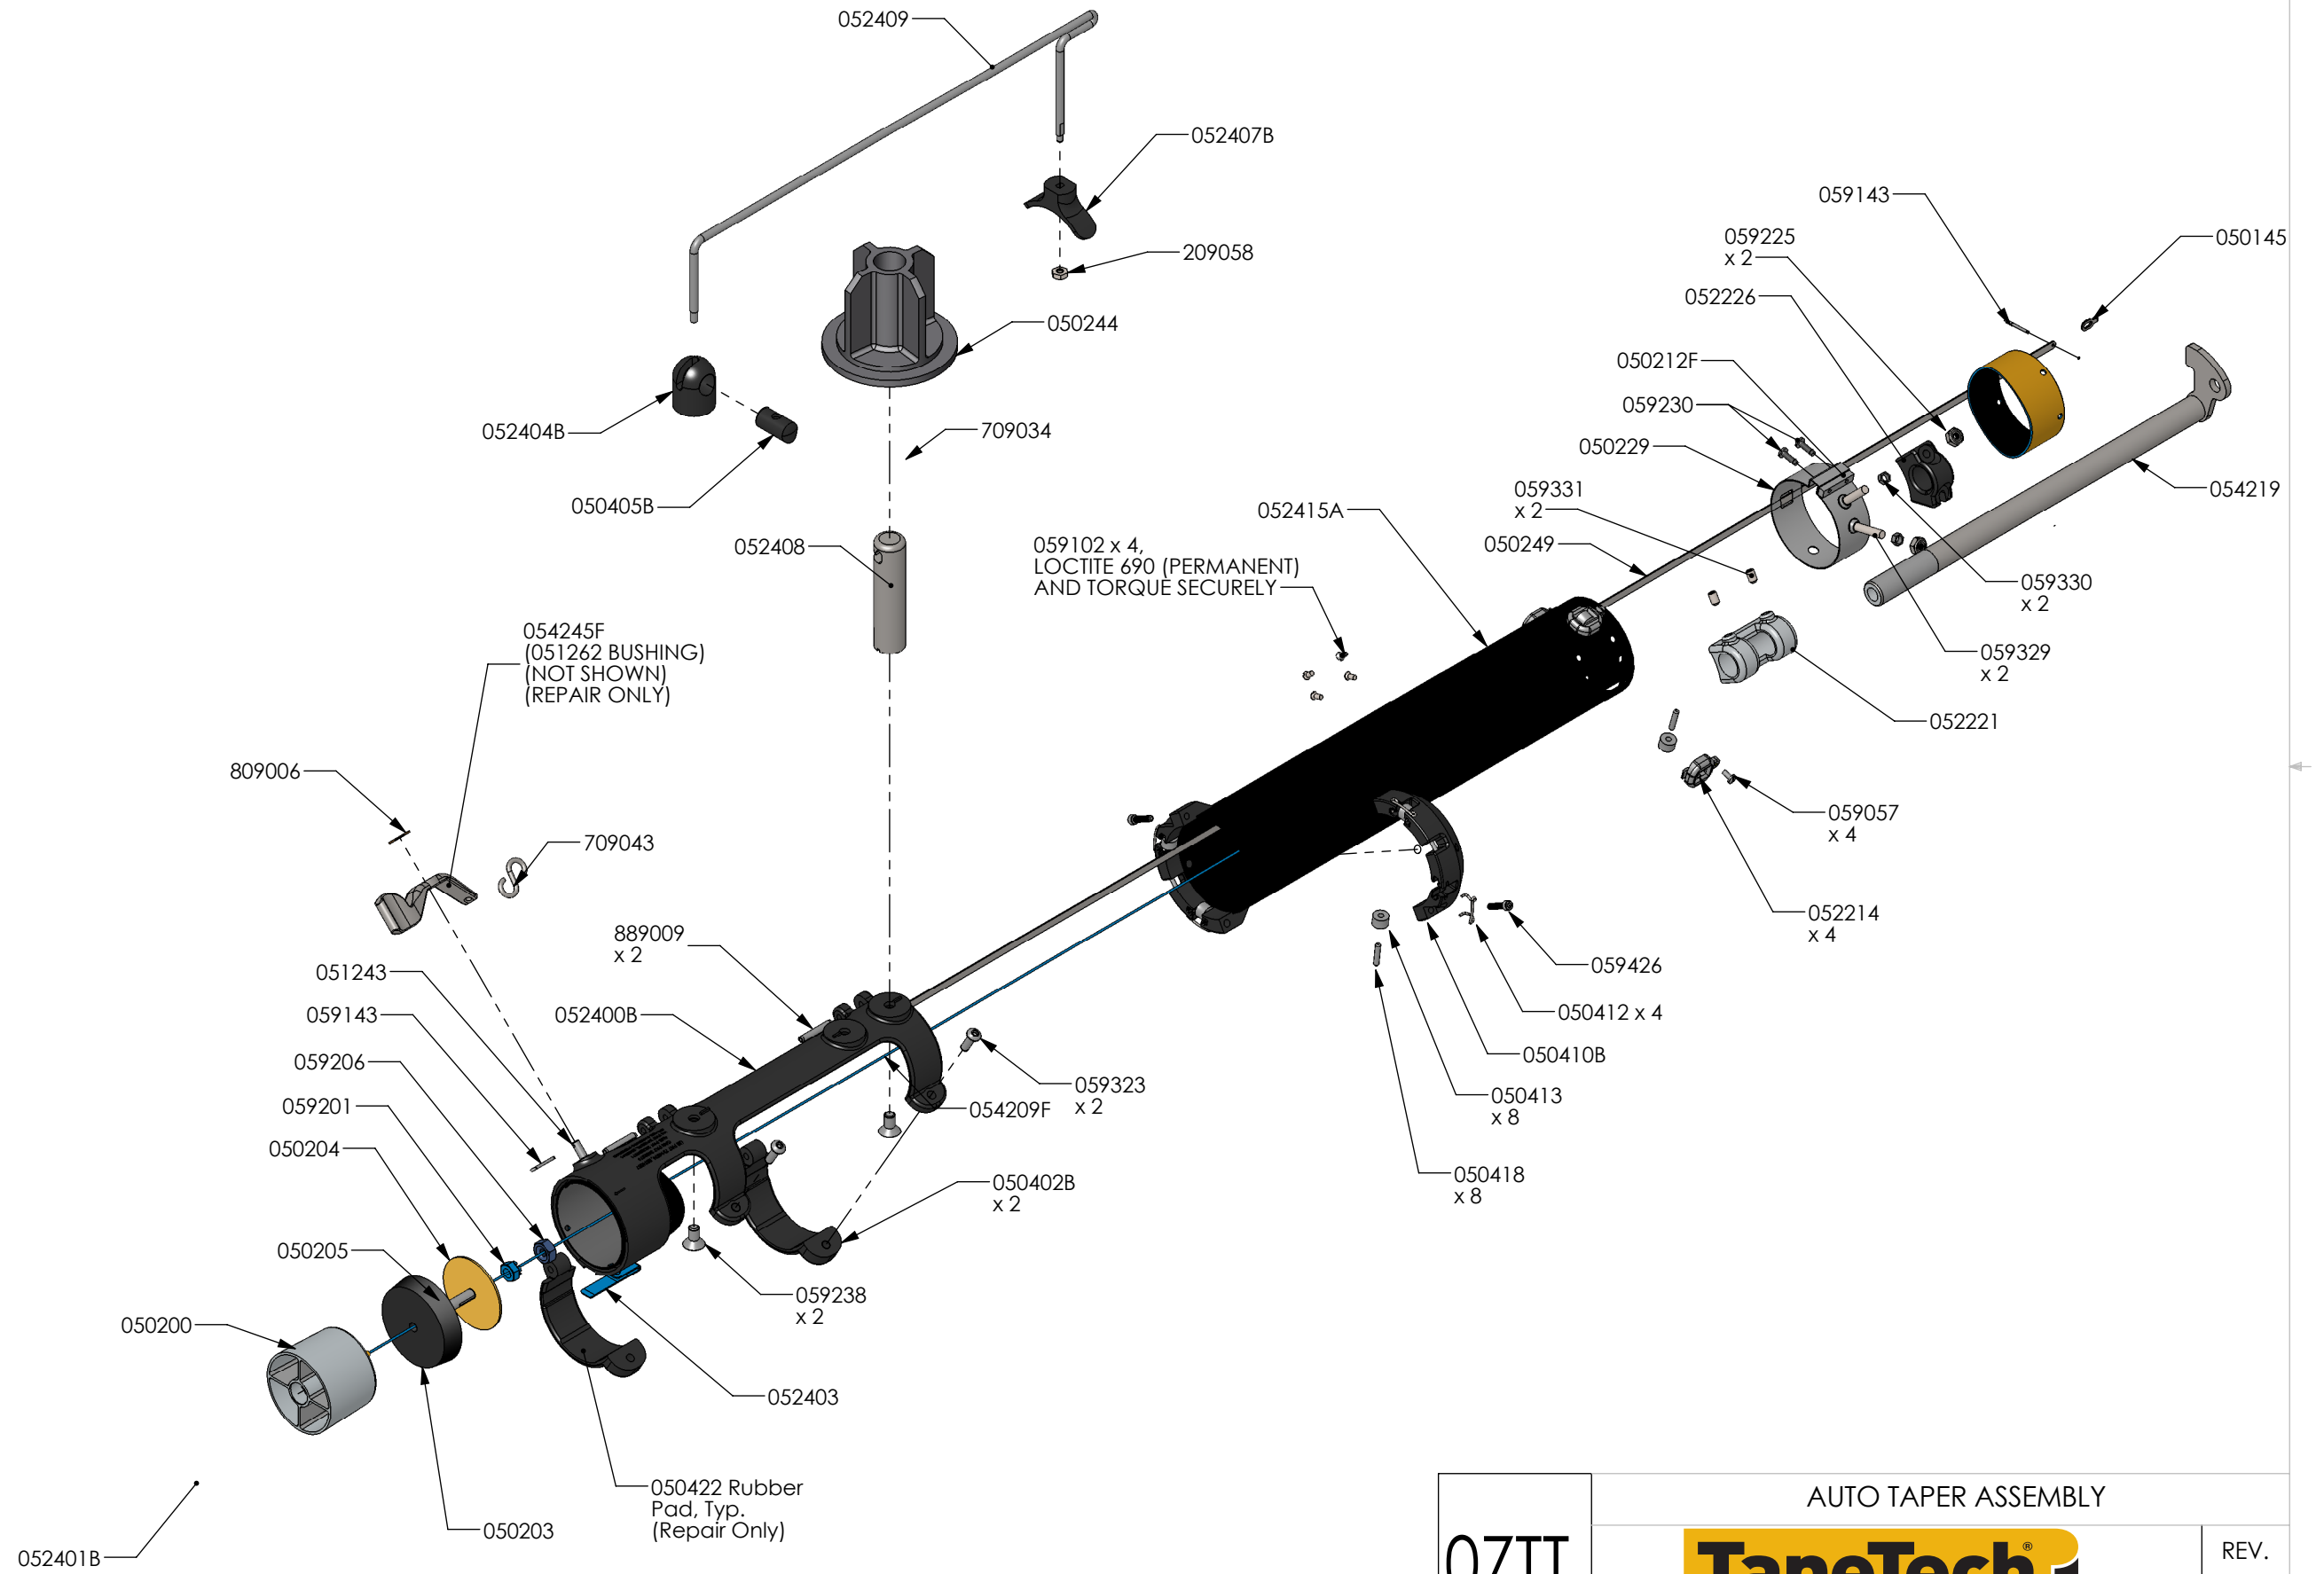

07TT	EZ CLEAN TAPER ASSY		REV
	 an 		B
PROFESSIONAL DRYWALL FINISHING TOOLS			

NOTES:

07TT

AUTO TAPER ASSEMBLY

REV.
B

Part Number	Description	Quantity Each	Sold as part of:
050003	Wiper, Control Valve	1	
050004	Wiper, Retainer	1	
050017	Collar Bushing	1	
050019	Disengaging Cam	1	
050023F	Spacer Bar	1	
050027	Lock, Needle Holder	1	Kit 200
050030	Magnet	1	Kit 200
050034F	Disengaging Rod	1	
050041F	Disengaging Rod Bearing	1	
050043F	Anvil	2	
050046	Support, Right Chain Roller	1	
050050F	Needle Holder	1	Kit 200
050053	Cam Gooser Release	1	
050058	Control Valve	1	
050063	Cut Off Spring Cover	1	
050068	Gooser & Cutter Chain Stop	2	
050070F	Creaser Axle	1	
050071F	Front Support	1	
050072F	Rear Support	1	
050073	Creaser Wheel	1	
050079	Creaser Crank	1	
050080F	Screw Block	2	
050081F	Spring	2	
050083F	Cable Drum	1	
050086F	Head Bushing	1	
050090F	Spacer Bar	1	
050093F	Taper Wheel	2	
050094F	Spool	1	
050099F	Head Bushing	1	
050109F	Hub	2	
050113F	Cutter Block Tube	1	
050115F	Spring, Drive Dog	1	Kit 215
050123	Cam	1	

Part Number	Description	Quantity Each	Sold as part of:
050128F	Bushing, Chain Roller	2	
050132F	Spring, Cut Off	1	Kit 340
050134	Chain Roller	2	
050140F	Screw, 6.52 X 5.09	1	
050141	Support, Left Chain Roller	1	
050144F	Link Tube	1	
050145	Creaser Chain	1	
050150F	Hub	2	
050154	Bearing Bracket	2	
050163	Guide, Main Chain	1	
050200	Plastic Piston	1	Kit 335
050203	Plunger Cup	1	Kit 335
050204	Cup Washer	1	Kit 335
050205	Cup Bolt, 1/4-20 X 7/8 Hex Head	1	Kit 335
050212F	Nut	1	
050229	Band	1	
050244	Spool	1	
050249	Creaser Connector	1	
050402B	Band Clamp, Black	2	
050405B	Keeper Axle, Black	1	
050410B	Control Tube Flange, Black	2	
050412	Wheel Keeper Wireform	4	
050413	Control Tube Wheel	8	
050418	Roller Axle	8	
050500	Brake Roller	1	
050577	Brake Torsion Spring	1	
050599	Main Shaft Washer	1	
051001	Outlet Valve Handle	1	
051089	Side Plate, SST	1	
051105	Side Plate, SST	1	
051243	Stub Shaft	1	
052011	Drip Guard	1	
052036	Base Bracket	1	