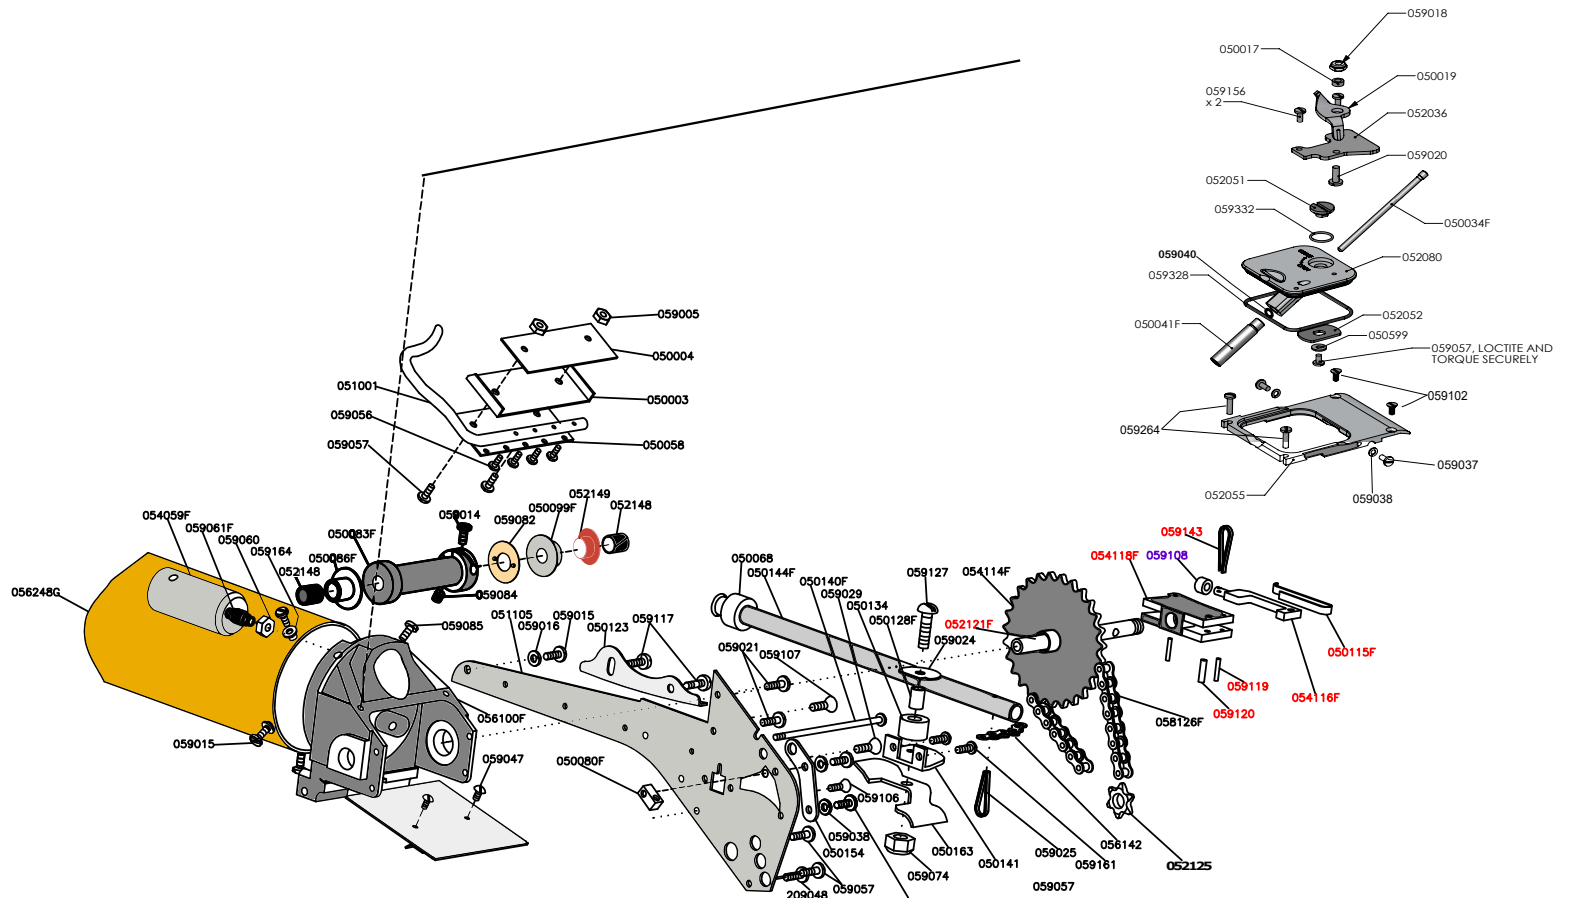

Red - Sold as part of Assembly kit 215.
Violet - Sold as part of 054116F, NOT sold separately.

07TT	EZ CLEAN TAPER ASSY		REV
	an		B
PROFESSIONAL DRYWALL FINISHING TOOLS