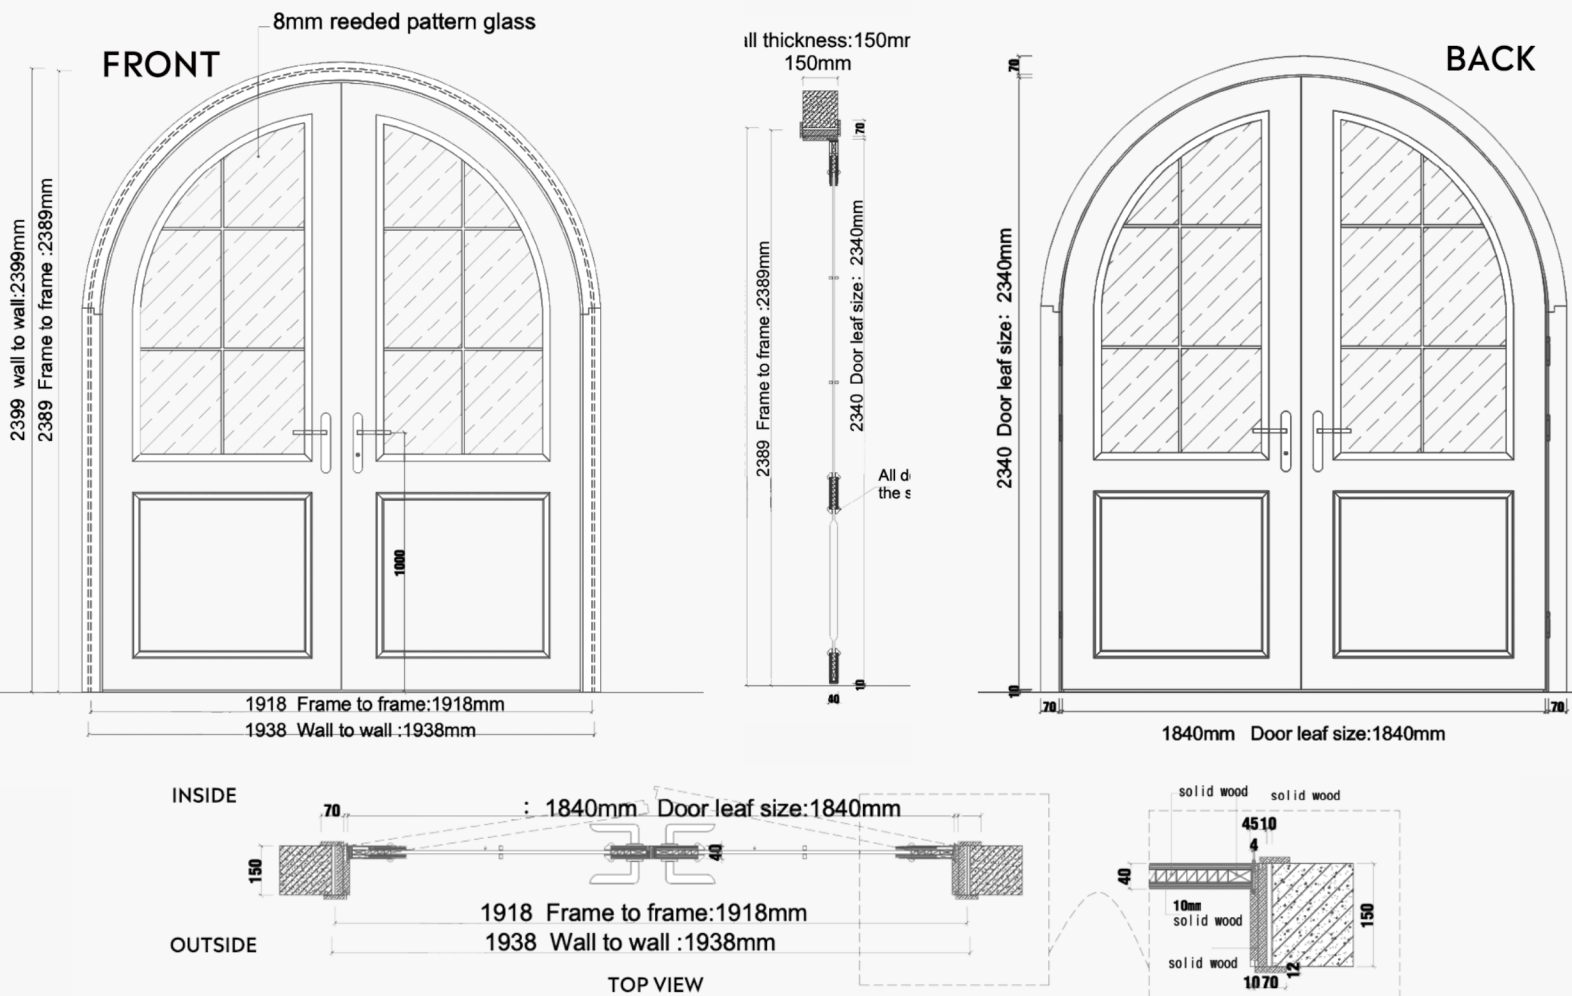

MONIQUE

2340/1840

Specifications

- * Door Leaf size : 2340*1840
- * Door thickness : 40 mm
- * Door frame size : 45mm/150mm
- * Material : Oak solid wood door
- * Opening Direction : Inside
- * Glass : 8 mm Australian standards Glass AS2047
- * Colour : white Primer Finish
- * Architraves : 70mm*18mm