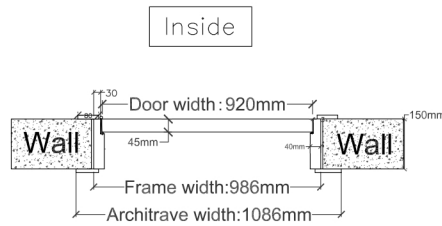

# Single

Door Design

Color: White color base painting and polishing

Front side

Side view

Vertical view

## Order information

Door item:D4

QTY: 6 sets

Wall thickness:150mm

Architrave to architrave size  
1086mmx2430mm

Frame to frame size:  
986mmx2380mm

Door leaf size:  
920mmx2340mmx45mm

Date:2023/7/21