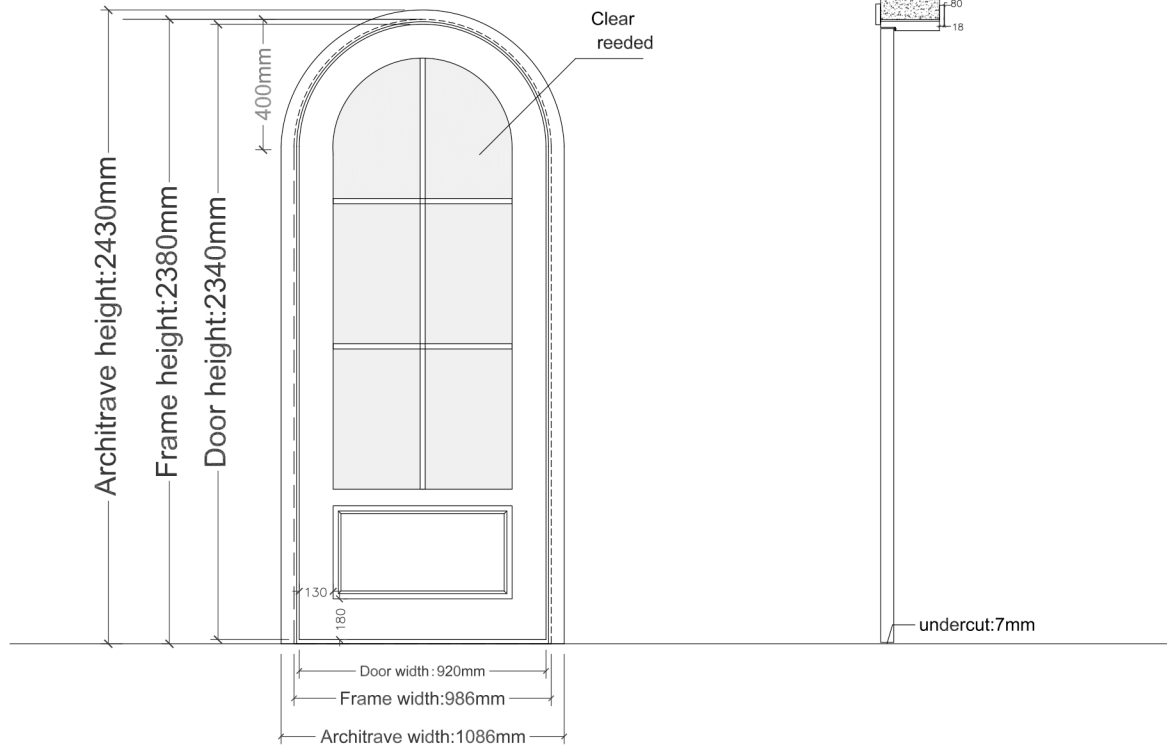

# Single

Door Design

Color: White color base painting and polishing

Front side

Side view

Vertical view

## Order information

Door item:D4

QTY: 6 sets

Wall thickness:150mm

Architrave to architrave size  
1086mmx2430mm

Frame to frame size:  
986mmx2380mm

Door leaf size:  
920mmx2340mmx45mm

Date:2023/7/21