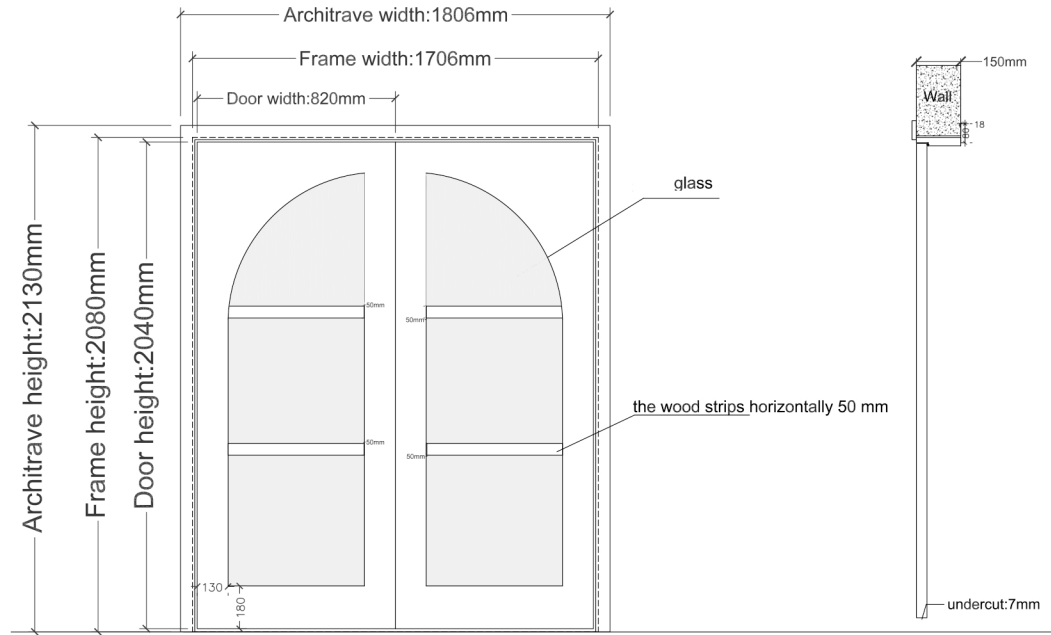

Double

Door Design

Color: White color base painting and polishing

Front side

Side view

Vertical view

Opening direction

Order information

Door item: D2

Wall thickness: 150mm

Architrave to architrave size
1806mmx2130mm

Frame to frame size:
1706mmx2080mm

Door leaf size:
820(2)mmx2040mmx45mm