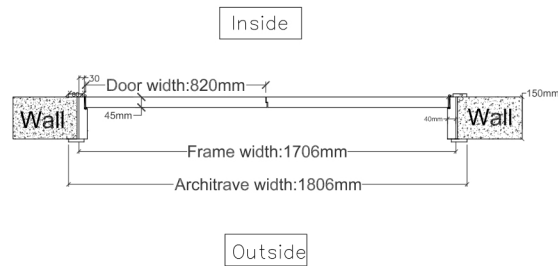

Double

Door Design

Color: White color base painting and polishing

Front side

Side view

Vertical view

Opening direction

Order information

Door item: D2

Wall thickness: 150mm

Architrave to architrave size
1806mmx2130mm

Frame to frame size:
1706mmx2080mm

Door leaf size:
820(2)mmx2040mmx45mm