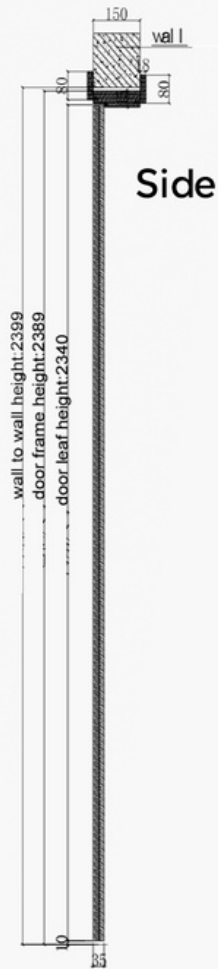

8mm
Single layer 8mm tempered
reeded pattern white glass

Side

Specifications

- * Door Leaf size : 2340*920
- * Door thickness : 40 mm
- * Door frame size : 45mm/150mm
- * Material : OAK solid Wood
- * Opening Direction : Prehung Right Hand inswing
- * Colour : white Primer Finish
- * Architaves : 80mm*18mm
- * Brass Hinges Included