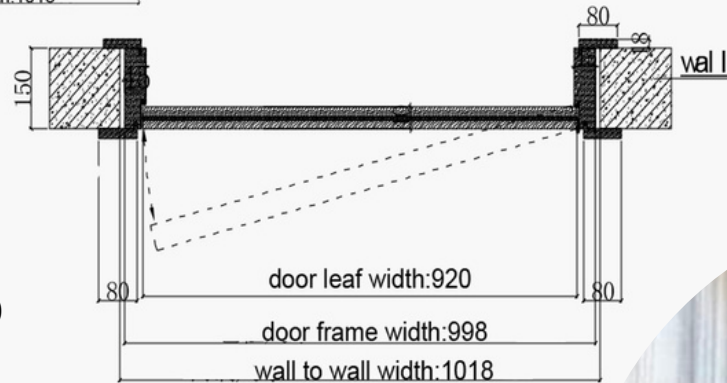

8mm
Single layer 8mm tempered
reeded pattern white glass

Side

Specifications

- * Door Leaf size : 2340*920
- * Door thickness : 40 mm
- * Door frame size : 45mm/150mm
- * Material : OAK solid Wood
- * Opening Direction : Prehung Right Hand inswing
- * Colour : white Primer Finish
- * Architaves : 80mm*18mm
- * Brass Hinges Included