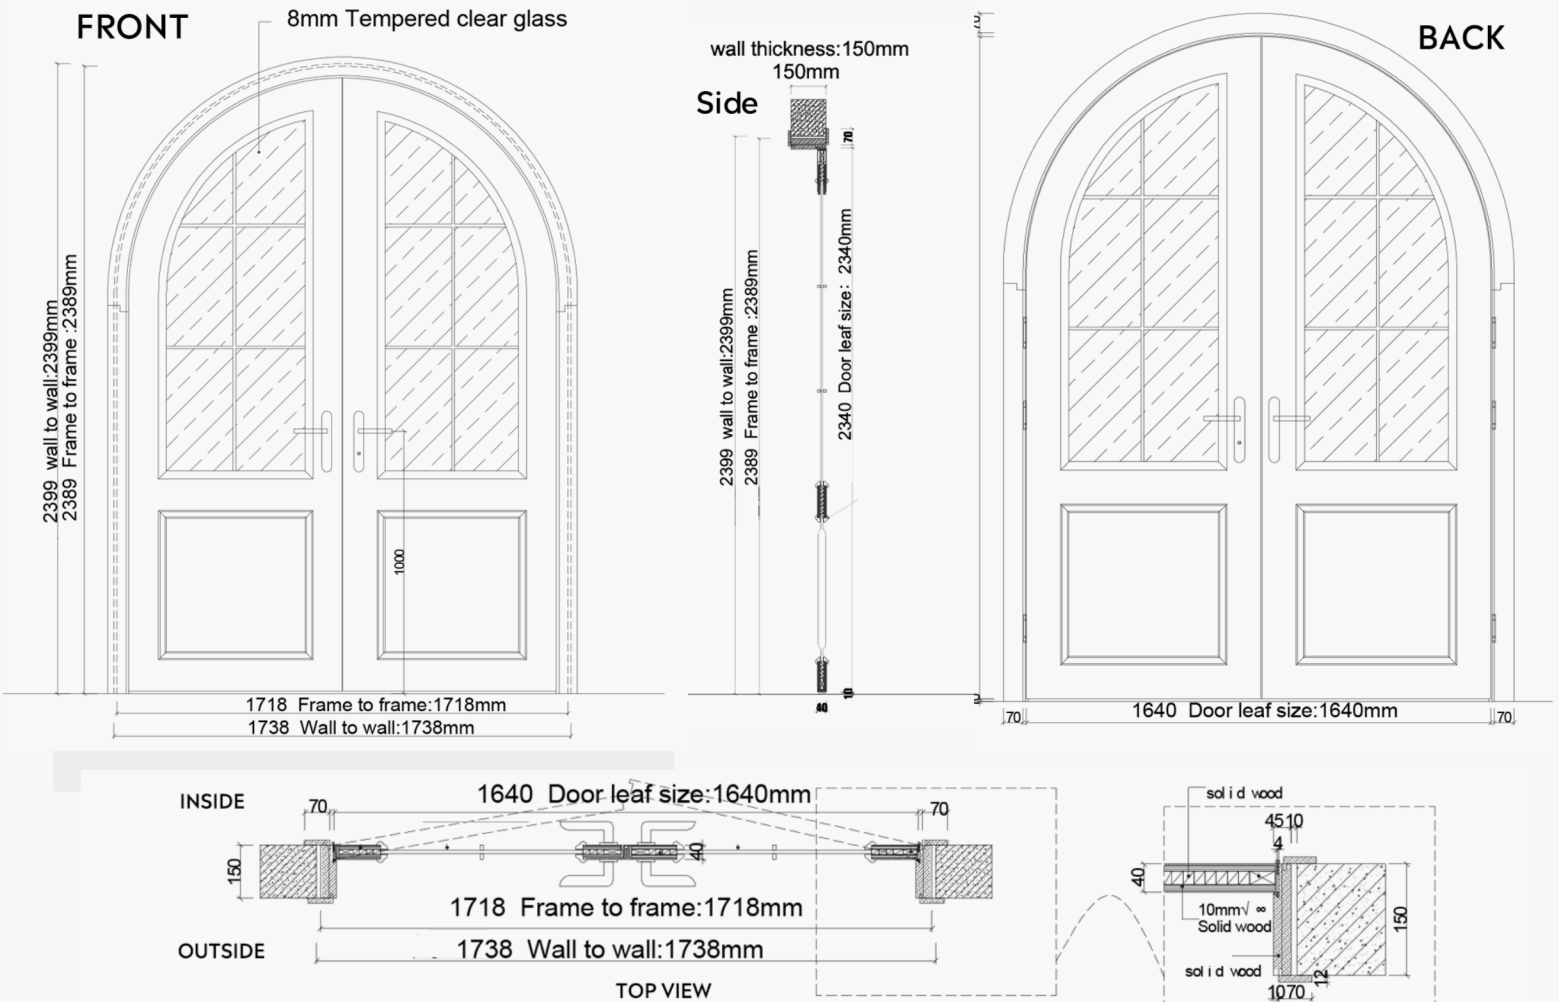

MONIQUE

2340/1640

Specifications

- * Door Leaf size : 2340*1640
- * Door thickness : 40 mm
- * Door frame size : 45mm/150mm
- * Material : Oak solid wood door
- * Opening Direction : Inside
- * Glass : 8 mm Australian standards Glass AS2047
- * Colour : white Primer Finish
- * Architraves :70mm*12mm