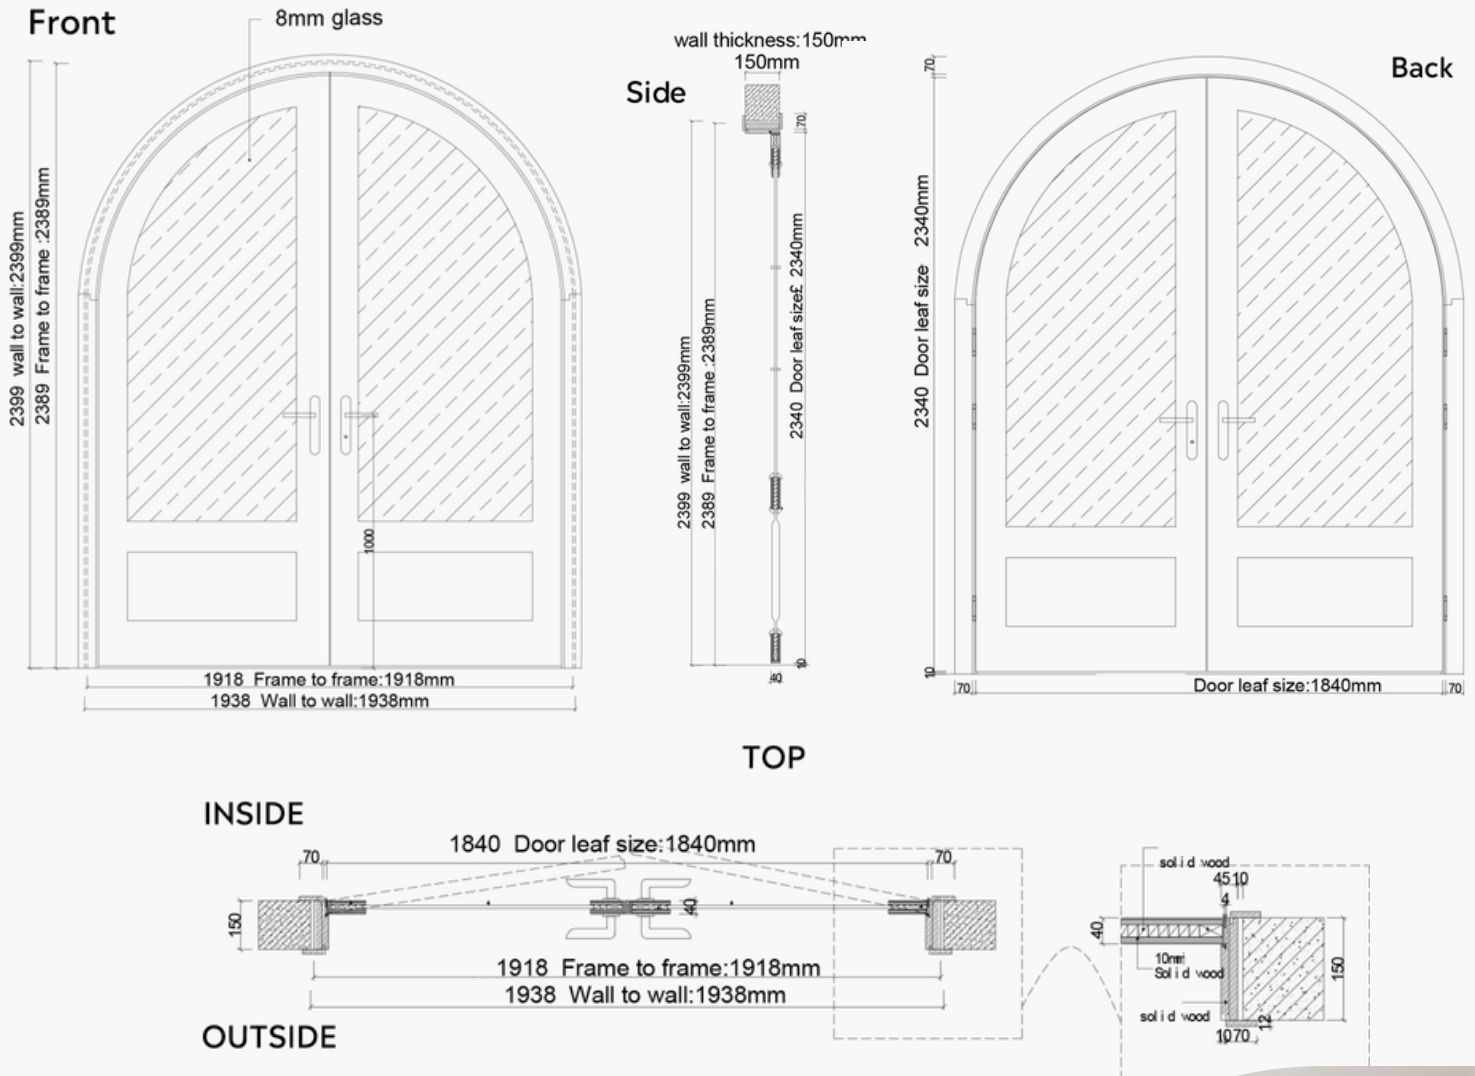

MISHELLE

☰ 2340/1840

Specifications

- * Door Leaf size : 2340*1840
- * Door thickness : 40 mm
- * Door frame size : 45mm/150mm
- * Material : Oak solid wood door
- * Opening Direction : Inside
- * Glass : 8 mm Australian standards Glass AS2047
- * Colour : white Primer Finish
- * Architraves :70mm*12mm