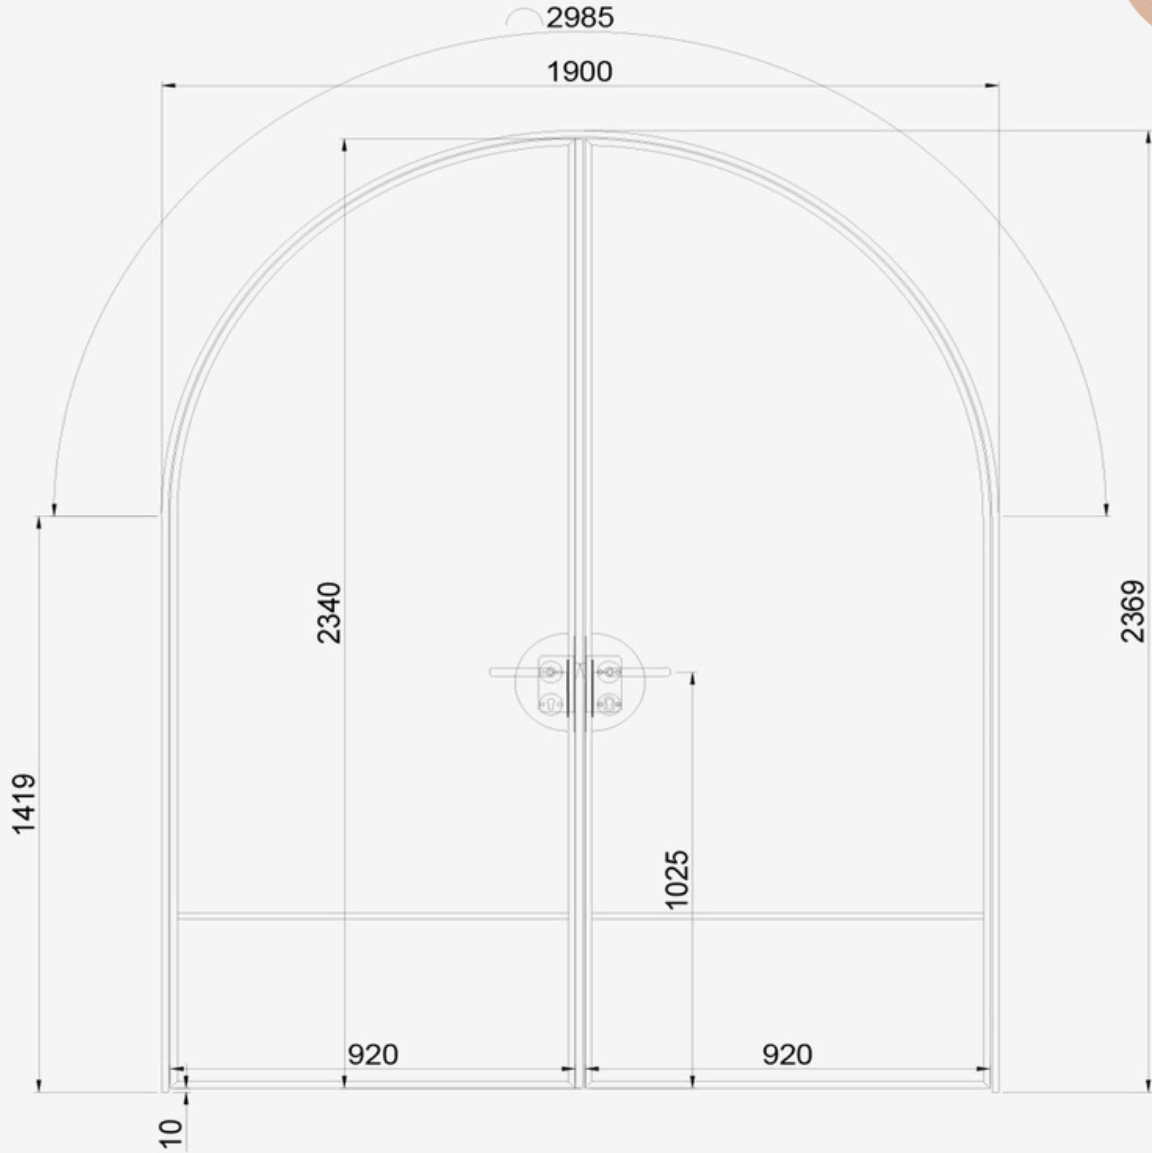

MANHATTAN

☰ 2340 / 1840

Specifications

- * Door Leaf size : 2340mm*1840mm
- * Door thickness : 45 mm
- * Door frame thickness : 69mm
- * Door Border : 45mm
- * Material :Aluminium 2.0mm thick 300 mpa
- * Opening Direction: Inwards
- * Colour : Black or White
- * Australian Standards Glass 8mm tempered glass.