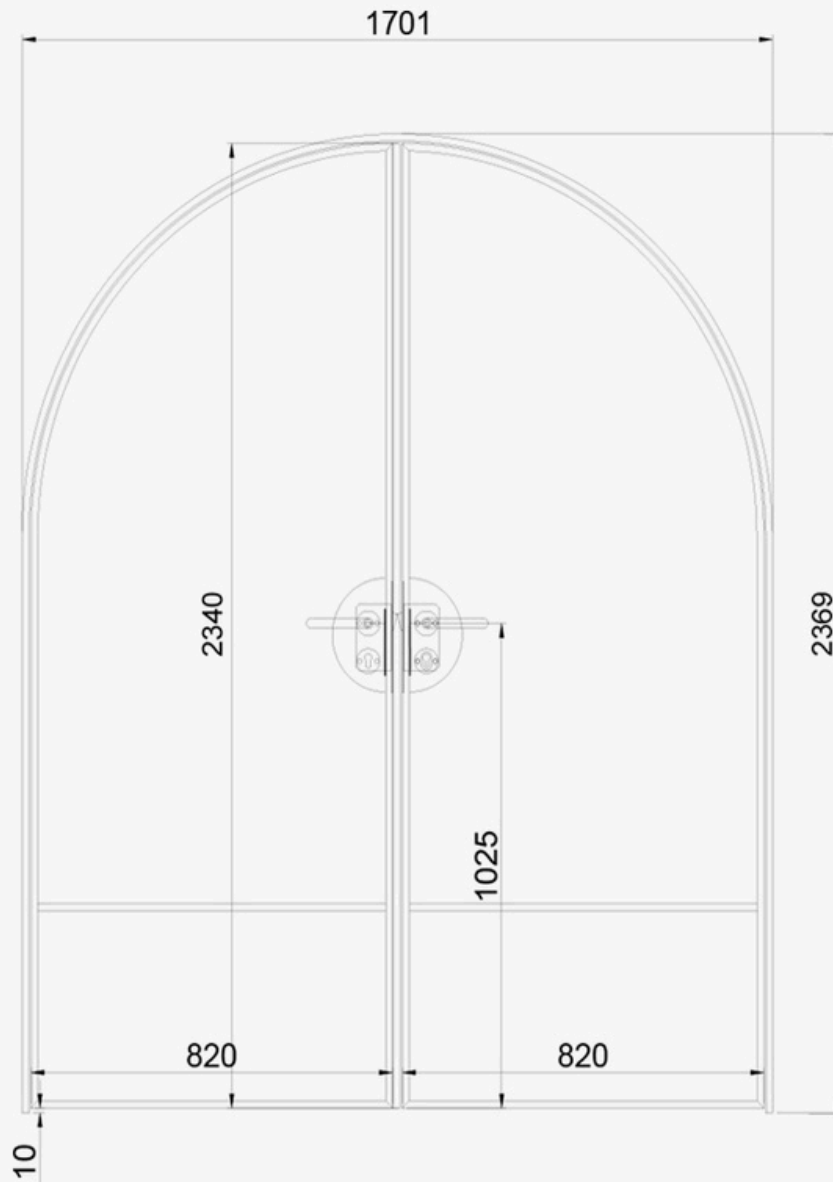

MANHATTAN

☰ 2340 / 1640

Specifications

- * Door Leaf size : 2340mm*1640mm
- * Door thickness : 45 mm
- * Door frame thickness : 69mm
- * Door Border : 45mm
- * Material :Aluminium 2.0mm thick 300 mpa
- * Opening Direction: Inwards
- * Colour : Black or White
- * Australian Standards Glass 8mm tempered glass.