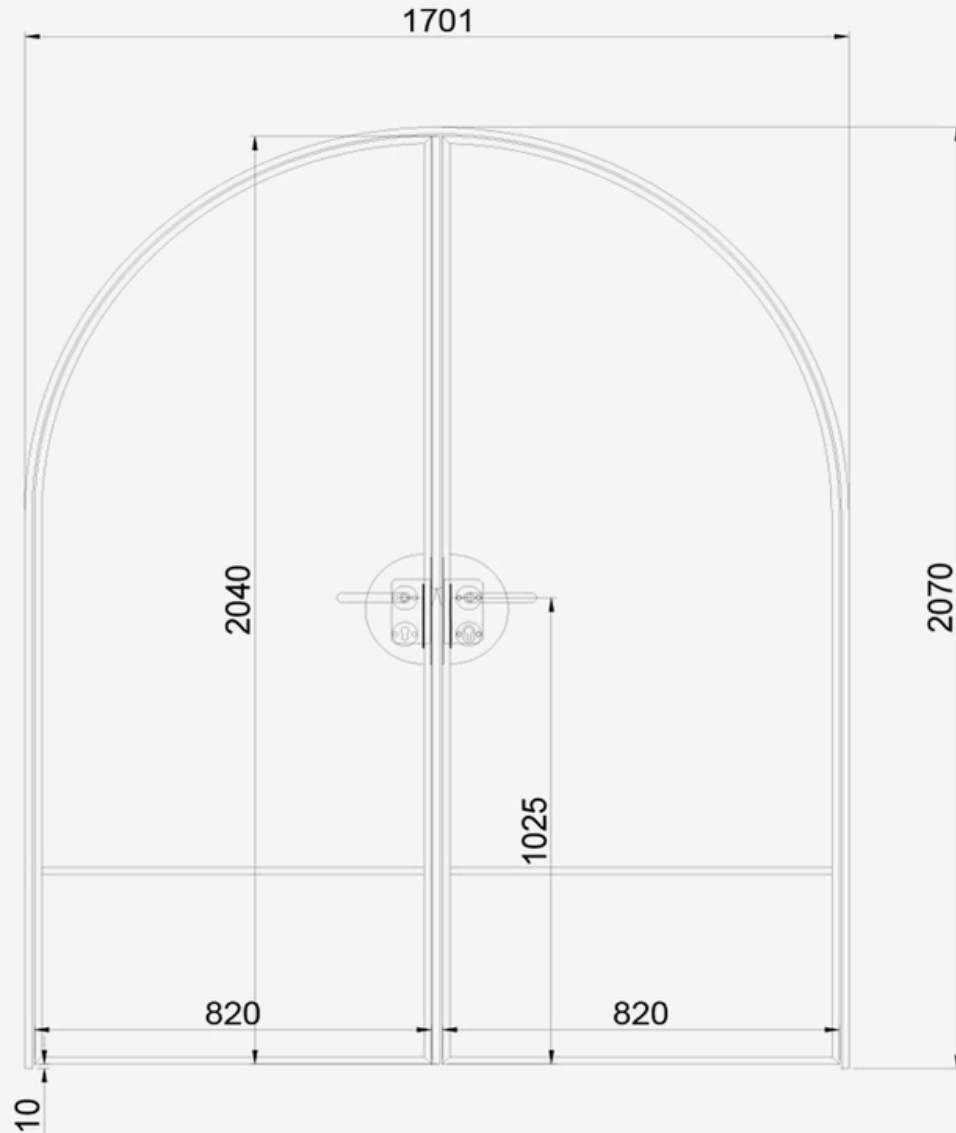

# MANHATTAN

☰ 2040 / 1640

## Specifications

- \* Door Leaf size : 2040mm\*1640mm
- \* Door thickness : 45 mm
- \* Door frame thickness : 69mm
- \* Door Border : 45mm
- \* Material :Aluminium 2.0mm thick 300 mpa
- \* Opening Direction: Inwards
- \* Colour : Black or White
- \* Australian Standards Glass 8mm tempered glass.