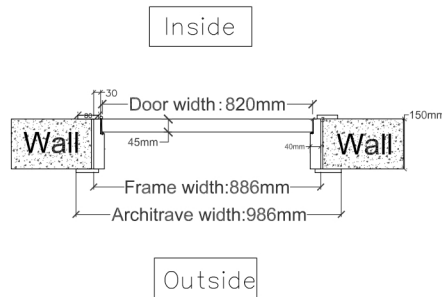

Single

Door Design

Color: White color base painting and polishing

Vertical view

Order information

Door item: D5

QTY: 6 sets

Wall thickness: 150mm

Architrave to architrave size
986mmx2130mm

Frame to frame size:
886mmx2080mm

Door leaf size:
820mmx2040mmx45mm

Date: 2023/7/21