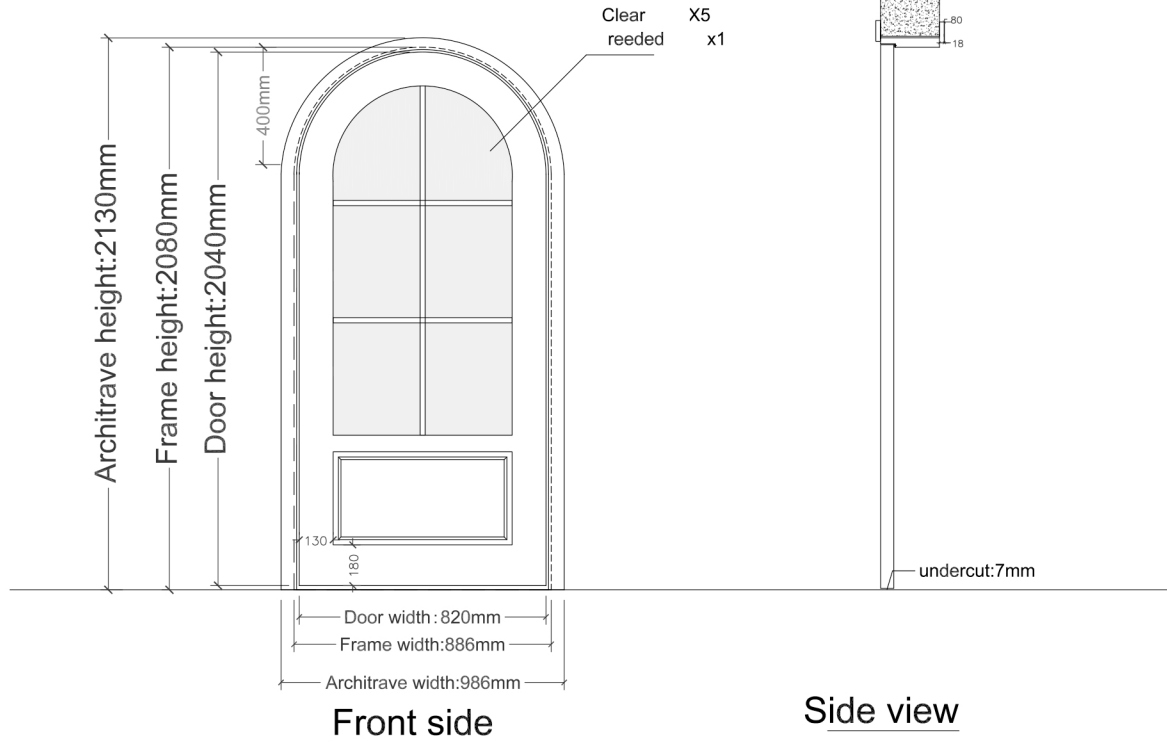

Single

Door Design

Color: White color base painting and polishing

Vertical view

Order information

Door item: D5

QTY: 6 sets

Wall thickness: 150mm

Architrave to architrave size
986mmx2130mm

Frame to frame size:
886mmx2080mm

Door leaf size:
820mmx2040mmx45mm

Date: 2023/7/21