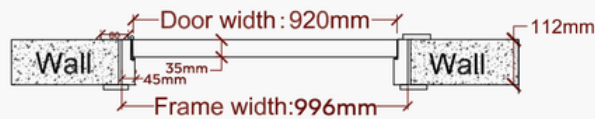

ARCH INTERNAL DOOR

☰ 2340/920

Inside

Outside

Specifications

- * Door Leaf size : 2340*920
- * Door thickness : 35 mm
- * Door frame size : 45mm/112mm
- * Material : Waterproof Mdf with ply solid core
- * Opening Direction : Both available door NOT pre-hung
- * Colour : white Primer Finish
- * Architaves : 80mm*18mm