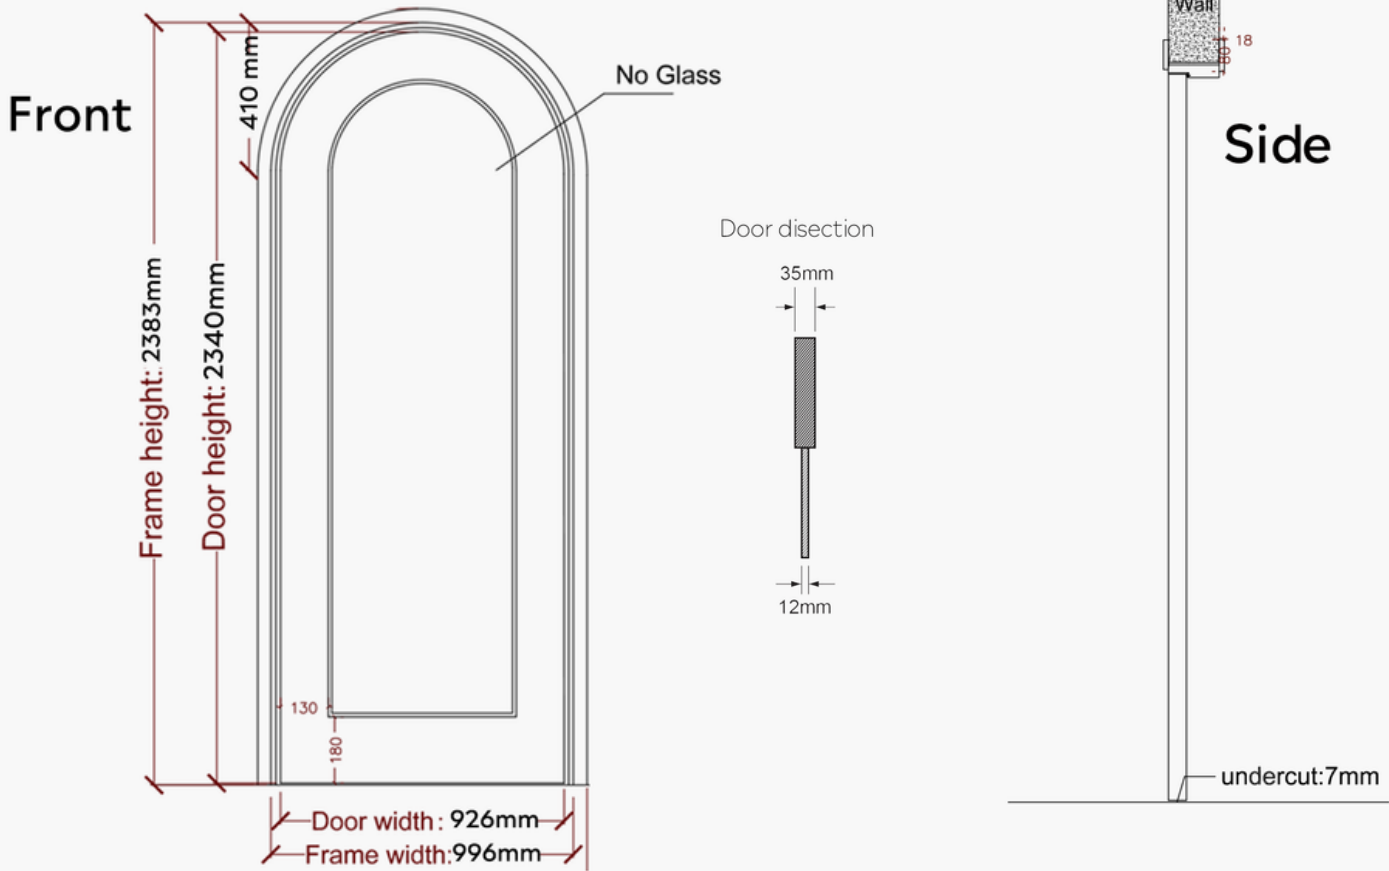

ARCH INTERNAL DOOR

☰ 2340/920

Inside

Outside

Specifications

- * Door Leaf size : 2340*920
- * Door thickness : 35 mm
- * Door frame size : 45mm/112mm
- * Material : Waterproof Mdf with ply solid core
- * Opening Direction : Both available door NOT pre-hung
- * Colour : white Primer Finish
- * Architaves : 80mm*18mm