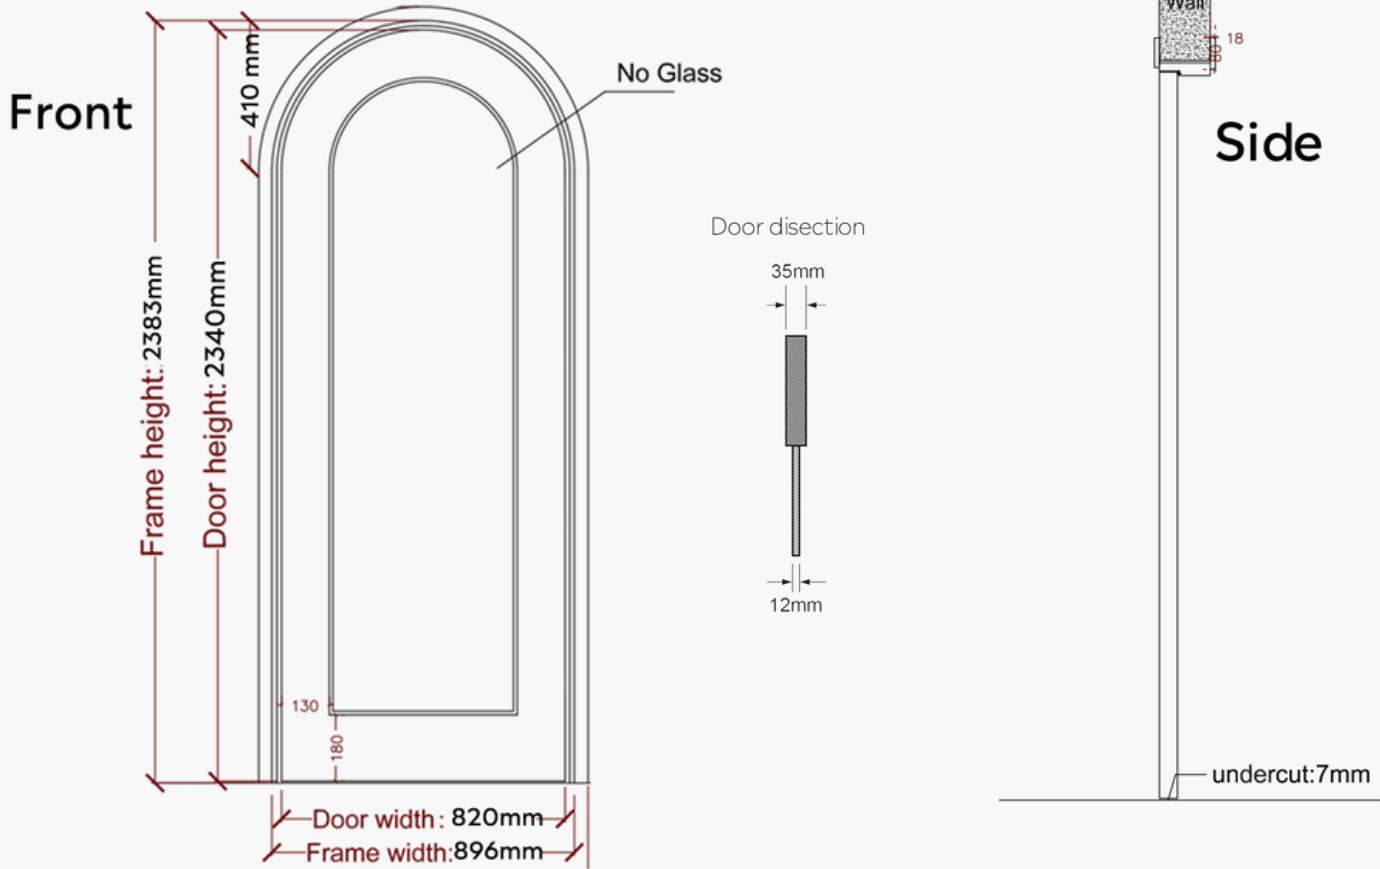

ARCH INTERNAL DOOR

☰ 2340/820

Inside

Outside

Specifications

- * Door Leaf size : 2340*820
- * Door thickness : 35 mm
- * Door frame size : 45mm/112mm
- * Material : Waterproof Mdf with ply solid core
- * Opening Direction : Both available door NOT pre-hung
- * Colour : white Primer Finish
- * Architaves : 80mm*18mm