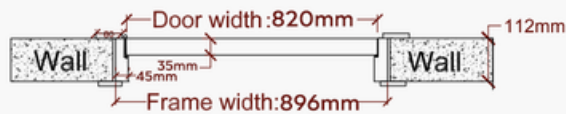

ARCH INTERNAL DOOR

☰ 2340/820

Inside

Outside

Specifications

- * Door Leaf size : 2340*820
- * Door thickness : 35 mm
- * Door frame size : 45mm/112mm
- * Material : Waterproof Mdf with ply solid core
- * Opening Direction : Both available door NOT pre-hung
- * Colour : white Primer Finish
- * Architaves : 80mm*18mm