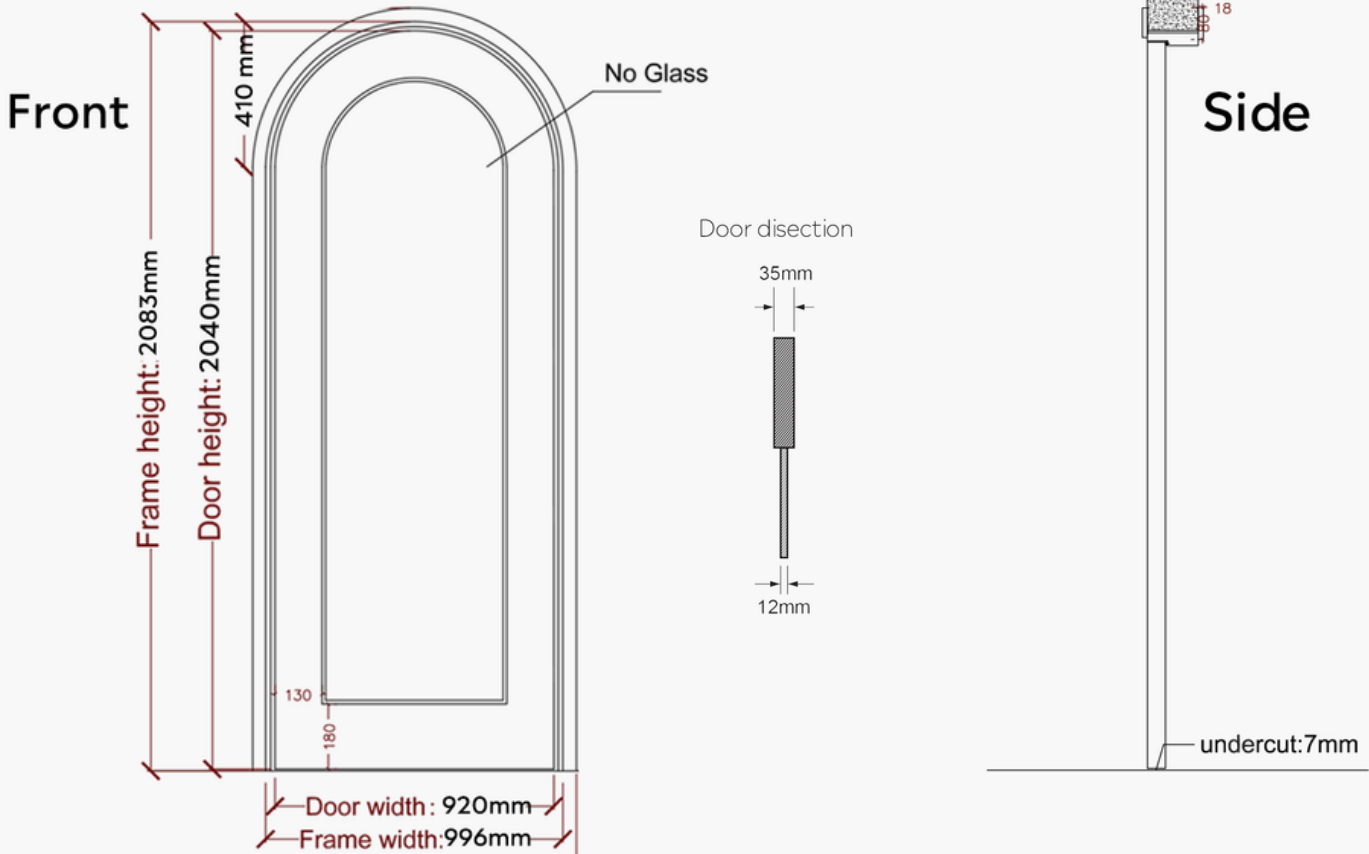

# ARCH INTERNAL DOOR<sup>D</sup>

☰ 2040/920

Inside

Outside

## Specifications

- \* Door Leaf size : 2040\*920
- \* Door thickness : 35 mm
- \* Door frame size : 45mm/112mm
- \* Material : Waterproof Mdf with ply solid core
- \* Opening Direction : Both available door NOT pre-hung
- \* Colour : white Primer Finish
- \* Architaves : 80mm\*18mm