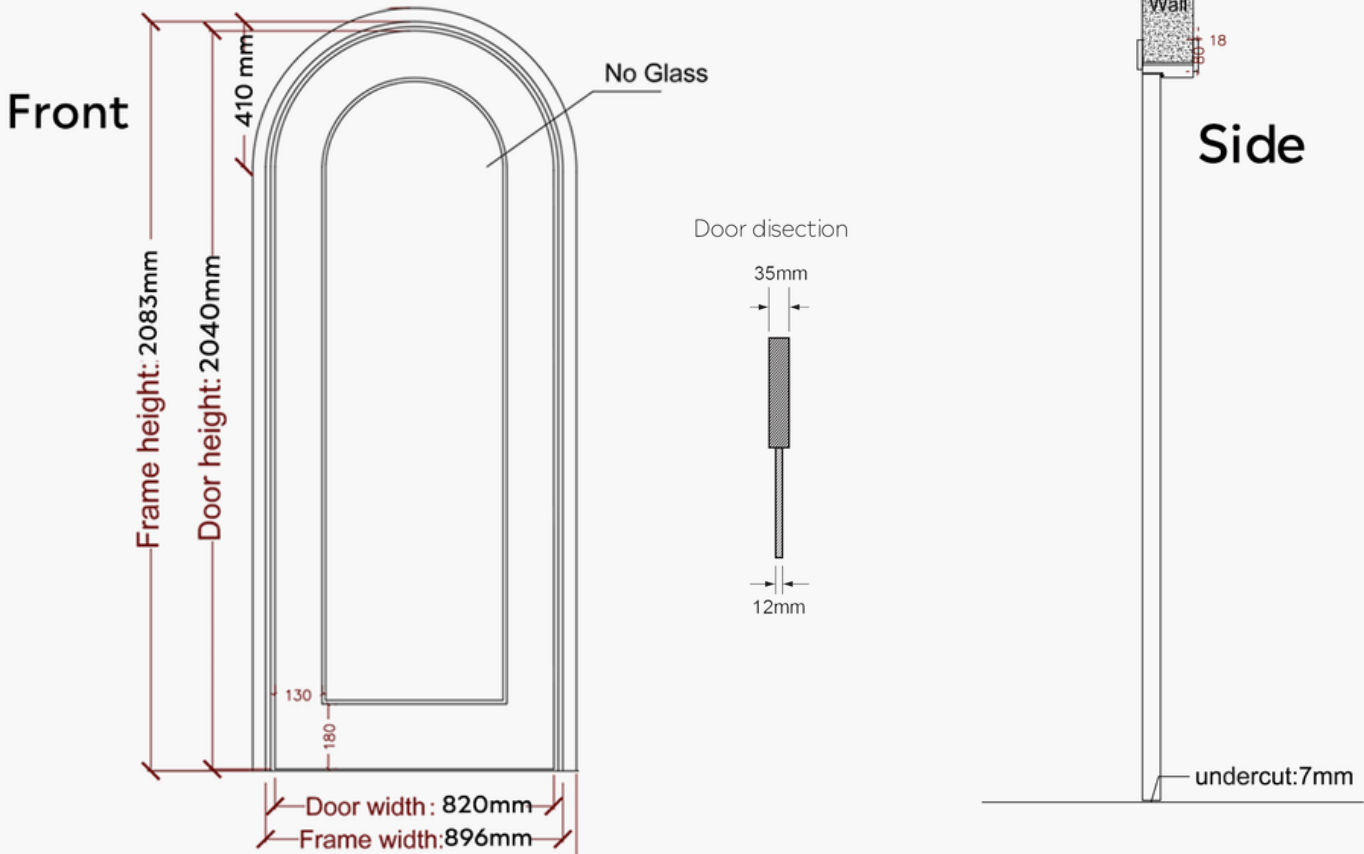

ARCH INTERNAL DOOR

☰ 2040/820

Inside

Outside

Specifications

- * Door Leaf size : 2040*820
- * Door thickness : 35 mm
- * Door frame size : 45mm/112mm
- * Material : Waterproof Mdf with ply solid core
- * Opening Direction : Both available door NOT pre-hung
- * Colour : white Primer Finish
- * Architaves : 80mm*18mm