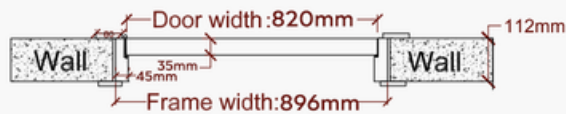

ARCH INTERNAL DOOR

☰ 2040/820

Inside

Outside

Specifications

- * Door Leaf size : 2040*820
- * Door thickness : 35 mm
- * Door frame size : 45mm/112mm
- * Material : Waterproof Mdf with ply solid core
- * Opening Direction : Both available door NOT pre-hung
- * Colour : white Primer Finish
- * Architaves : 80mm*18mm