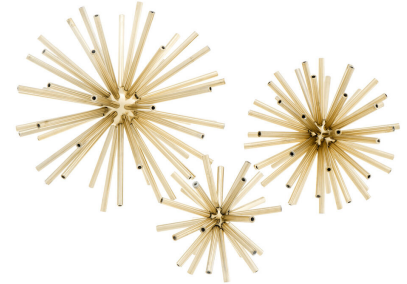

## SPECIFICATION SHEET

Item no.	110345
Item description	Object Meteor set of 3 polished brass Polished brass
Suitable for	Indoor use/dry locations only
Net weight (kg)	1.8
Net weight (lbs)	3.97

## DIMENSIONS

Dimensions S (cm)	S: Ø 14.5 cm
Dimensions M (cm)	M: Ø 19 cm
Dimensions L (cm)	L: Ø 27 cm
Dimensions S (inch)	S: Ø 5.71"
Dimensions M (inch)	M: Ø 7.48"
Dimensions L (inch)	L: Ø 10.63"

## MATERIALS

110345	Object Meteor set of 3 polished brass Aluminium   Iron
--------	---

## LOGISTIC INFORMATION

110345	Object Meteor set of 3 polished brass   1 pc(s)
Carton length (m)	0.525
Carton width (m)	0.415
Carton height (m)	0.325
Carton cubage (m)	0.0708
Gross weight (kg)	3.6
HS code EU	83062900
Carton length (inch)	20.67
Carton width (inch)	16.34
Carton height (inch)	12.8
Carton cubage (ft)	2.5
Gross weight (lbs)	7.93
HS code USA	8306290000