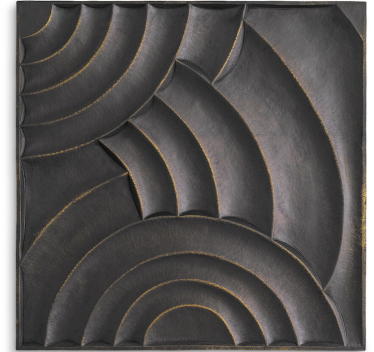

E I C H H O L T Z

EST. 1992

SPECIFICATION SHEET

Item no.	117237
Item description	Wall Object Azurea bronze finish Bronze finish
Suitable for	Indoor use/dry locations only
Net weight (kg)	12
Net weight (lbs)	26.45

DIMENSIONS

Dimensions (cm)	L. 100 W. 100 D. 4.5 cm
Dimensions (inch)	L. 39.37" W. 39.37" D. 1.77"

MATERIALS

117237	Wall Object Azurea bronze finish Brass Iron
--------	--

LOGISTIC INFORMATION

117237	Wall Object Azurea bronze finish 1 pc(s)
Carton length (m)	1.12
Carton width (m)	1.12
Carton height (m)	0.17
Carton cubage (m)	0.2132
Gross weight (kg)	17
HS code EU	83062900
Carton length (inch)	44.09
Carton width (inch)	44.09
Carton height (inch)	6.69
Carton cubage (ft)	7.53
Gross weight (lbs)	37.47
HS code USA	8306290000