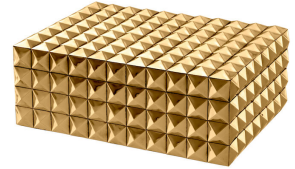

E I C H H O L T Z

EST. 1992

SPECIFICATION SHEET

Item no.	110052
Item description	Box Vivienne gold finish S Gold finish
Suitable for	Indoor use/dry locations only
Net weight (kg)	1.5
Net weight (lbs)	3.31

DIMENSIONS

Dimensions (cm)	L. 21 W. 28 H. 10 cm
Dimensions (inch)	L. 8.27" W. 11.02" H. 3.94"

MATERIALS

110052	Box Vivienne gold finish S MDF Brass
--------	---

LOGISTIC INFORMATION

110052	Box Vivienne gold finish S 1 pc(s)
Carton length (m)	0.395
Carton width (m)	0.28
Carton height (m)	0.185
Carton cubage (m)	0.0205
Gross weight (kg)	1.7
HS code EU	44209099
Carton length (inch)	15.55
Carton width (inch)	11.02
Carton height (inch)	7.28
Carton cubage (ff)	0.72
Gross weight (lbs)	3.75
HS code USA	4420904500