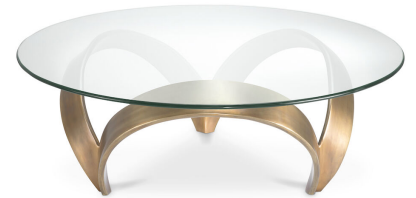

EICHHOLTZ

EST. 1992

SPECIFICATION SHEET

Item no.	118638
Item description	Coffee Table Soquel vintage brass finish Vintage brass finish clear glass top
Suitable for	Indoor use/dry locations only
Net weight (kg)	44.1
Net weight (lbs)	97.2

DIMENSIONS

Dimensions (cm)	Ø 110 H. 36.5 cm
Dimensions (inch)	Ø 43.31" H. 14.37"
Glass thickness (mm)	12
Glass thickness (inch)	0.47

MATERIALS

118027	Coffee Table Soquel vintage brass finish - Stand Aluminium
118636	Coffee Table Soquel - ø 110 cm 12mm clear glass Glass
Glass type	Tempered glass

SPECIFICATIONS

Assembly required?	No assembly required
Maximum weight load (kg)	50
Maximum weight load (lbs)	110.23

LOGISTIC INFORMATION

118027	Coffee Table Soquel vintage brass finish - Stand 1 pc(s)
Carton length (m)	0.94
Carton width (m)	0.94
Carton height (m)	0.43
Carton cubage (m)	0.3799
Gross weight (kg)	18.4
HS code EU	94032080
Carton length (inch)	37.01
Carton width (inch)	37.01
Carton height (inch)	16.93
Carton cubage (ft)	13.42
Gross weight (lbs)	40.55
118636	Coffee Table Soquel - ø 110 cm 12mm clear glass 1 pc(s)
Carton length (m)	1.16
Carton width (m)	1.16
Carton height (m)	0.05