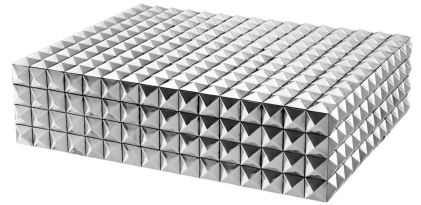

## SPECIFICATION SHEET

Item no.	110049
Item description	Box Vivienne nickel finish L Nickel finish
Suitable for	Indoor use/dry locations only
Net weight (kg)	2.4
Net weight (lbs)	5.29

## DIMENSIONS

Dimensions (cm)	L. 30   W. 40   H. 10 cm
Dimensions (inch)	L. 11.81"   W. 15.75"   H. 3.94"