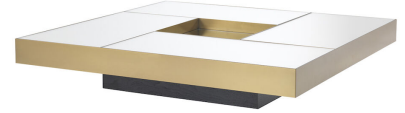

E I C H H O L T Z

EST. 1992

SPECIFICATION SHEET

Item no.	114548
Item description	Coffee Table Allure brushed brass finish Brushed brass finish mirror glass black base
Suitable for	Indoor use/dry locations only
Net weight (kg)	58.3
Net weight (lbs)	128.49

DIMENSIONS

Dimensions (cm)	L. 120 W. 120 H. 23.5 cm
Dimensions (inch)	L. 47.24" W. 47.24" H. 9.25"

MATERIALS

114548A	Coffee Table Allure brushed brass finish - table MDF Stainless steel
Stainless steel grade	SAE 201
114548B	Coffee Table Allure brushed brass finish - top Mirror glass Stainless steel
Stainless steel grade	SAE 201

SPECIFICATIONS

Assembly required?	No assembly required
Maximum weight load (kg)	40
Maximum weight load (lbs)	88.18

LOGISTIC INFORMATION

114548A	Coffee Table Allure brushed brass finish - table 1 pc(s)
Carton length (m)	1.23
Carton width (m)	1.23
Carton height (m)	0.26
Carton cubage (m)	0.3934
Gross weight (kg)	38
HS code EU	94032080
Carton length (inch)	48.43
Carton width (inch)	48.43
Carton height (inch)	10.24
Carton cubage (ft)	13.89
Gross weight (lbs)	83.75
HS code USA	9403907000