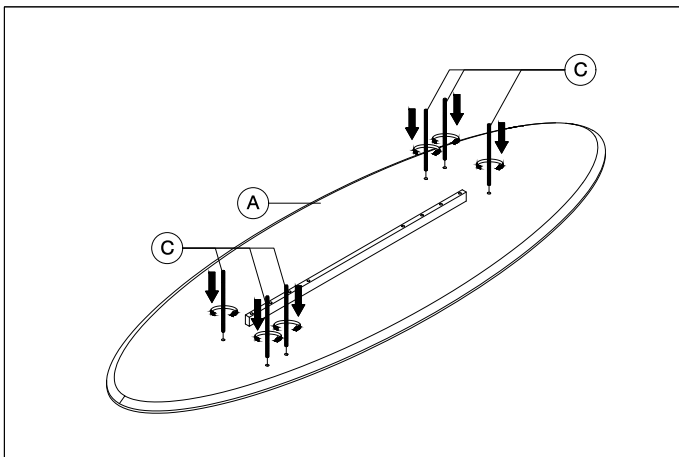

Item type  
Coffee Table  
Item name  
Aurore

Item no  
114397

Attention! Place the item on a padded area to prevent damage to the item.  
Do NOT use power tools for the assembly of this table.

Care instructions:  
Dust regularly and clean with a soft dry cloth.  
Remove spills immediately to avoid staining and always use coasters.

1. Screw the rods (C) into the table top.

2. Slide the base (2xB) over the rods.

3. Fix the base with the nuts (E). Use the tool(F). Do NOT use power tools.