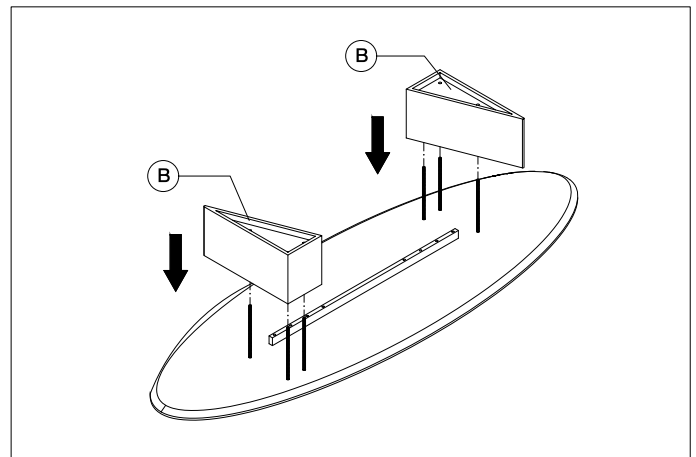

Item type  
Coffee Table  
Item name  
Aurore

Item no  
114397

Attention! Place the item on a padded area to prevent damage to the item.  
Do NOT use power tools for the assembly of this table.

Care instructions:  
Dust regularly and clean with a soft dry cloth.  
Remove spills immediately to avoid staining and always use coasters.

1. Screw the rods (C) into the table top.

2. Slide the base (2xB) over the rods.

3. Fix the base with the nuts (E). Use the tool(F). Do NOT use power tools.