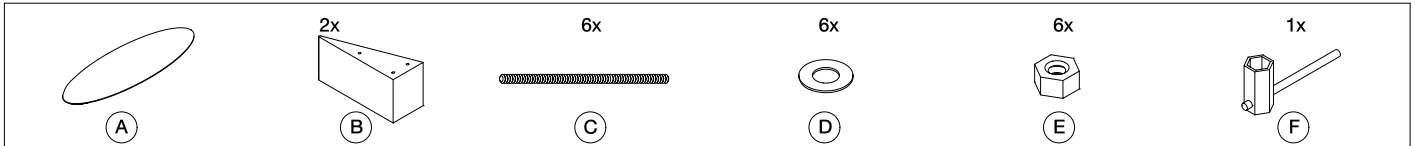

Item type  
Coffee Table  
Item name  
Aurore

Item no  
114397

Attention! Place the item on a padded area to prevent damage to the item.  
Do NOT use power tools for the assembly of this table.

Care instructions:  
Dust regularly and clean with a soft dry cloth.  
Remove spills immediately to avoid staining and always use coasters.

1. Screw the rods (C) into the table top.

2. Slide the base (2xB) over the rods.

3. Fix the base with the nuts (E). Use the tool(F). Do NOT use power tools.