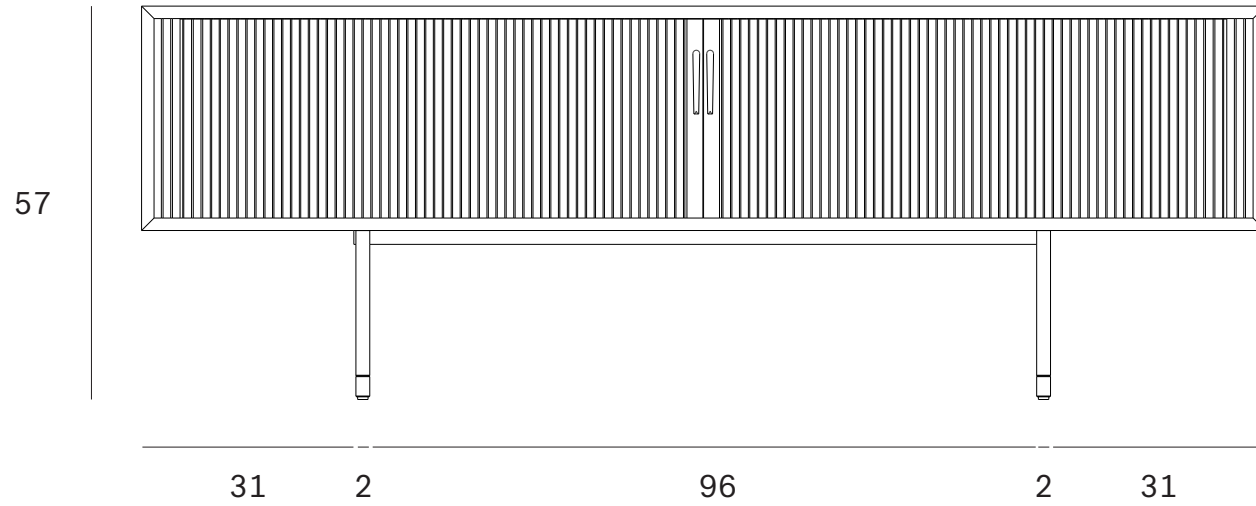

*Ethnicraft*

Roller max TV cupboard - Dimensions (cm)

*Ethnicraft*

Roller max TV cupboard - Dimensions (inch)