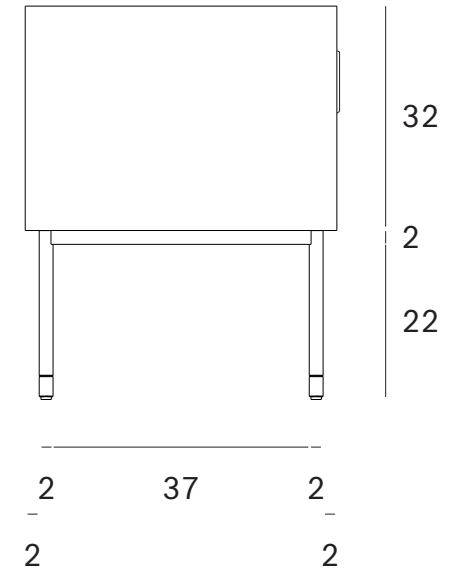

*Ethnicraft*

Roller max TV cupboard - Dimensions (cm)

*Ethnicraft*

Roller max TV cupboard - Dimensions (inch)