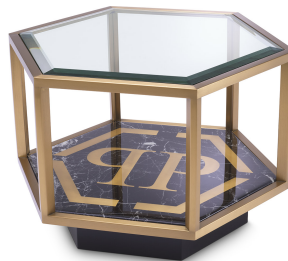

E I C H H O L T Z

SPECIFICATION SHEET

Item no.	PP0198
Item description	Side Table Falcon View black faux marble brushed brass finish Black faux marble, brushed brass pp logo clear glass brushed brass base
Suitable for	Indoor use/dry locations only
Net weight (kg)	0

DIMENSIONS

Item dimensions (cm)	60 x 52 x H. 39 cm
Item dimensions (inch)	23.62" x 20.47" x 15.35" H
Tabletop thickness (cm)	2 cm
Tabletop thickness (inch)	0,79 inch

SPECIFICATIONS

Material(s)	PP0198A: Marble Marble Glass
	PP0198B: Glass

LOGISTIC INFORMATION

PP0198A - Side Table Falcon View black faux marble brushed brass finish - Base - 1pc(s)

PP0198B - Side Table Falcon View black faux marble brushed brass finish - Glass - 1pc(s)

HS code 94038900