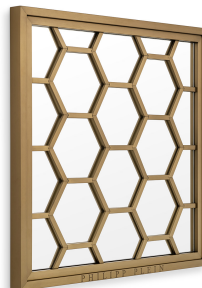

E I C H H O L T Z

SPECIFICATION SHEET

Item no.	PP0169
Item description	Mirror Skeleton M brushed brass finish Brushed brass mirror glass
Suitable for	Indoor use/dry locations only
Net weight (kg)	0

DIMENSIONS

Item dimensions (cm)	100 x 100 x D. 6 cm
Item dimensions (inch)	39.37" x 39.37" x 2.36" D

SPECIFICATIONS

Material(s)	MDF Mirror glass
--------------------	--------------------

LOGISTIC INFORMATION

HS code	70099200
----------------	----------