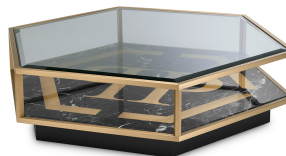

E I C H H O L T Z

SPECIFICATION SHEET

Item no.	PP0031
Item description	Coffee Table Falcon View black faux marble brushed brass finish Black faux marble, brushed brass logo clear glass brushed brass base
Suitable for	Indoor use/dry locations only
Net weight (kg)	0

DIMENSIONS

Item dimensions (cm)	120 x 104 x H. 30 cm
Item dimensions (inch)	47.24" x 40.94" x 11.81" H
Tabletop thickness (cm)	2 cm
Tabletop thickness (inch)	0,79 inch

SPECIFICATIONS

Material(s)	PP0031A: Marble Glass
	PP0031B: Glass

LOGISTIC INFORMATION

PP0031A - Coffee Table Falcon View black faux marble brushed brass finish - Base - 1pc(s)

PP0031B - Coffee Table Falcon View black faux marble brushed brass finish - Glass - 1pc(s)

HS code 94038900