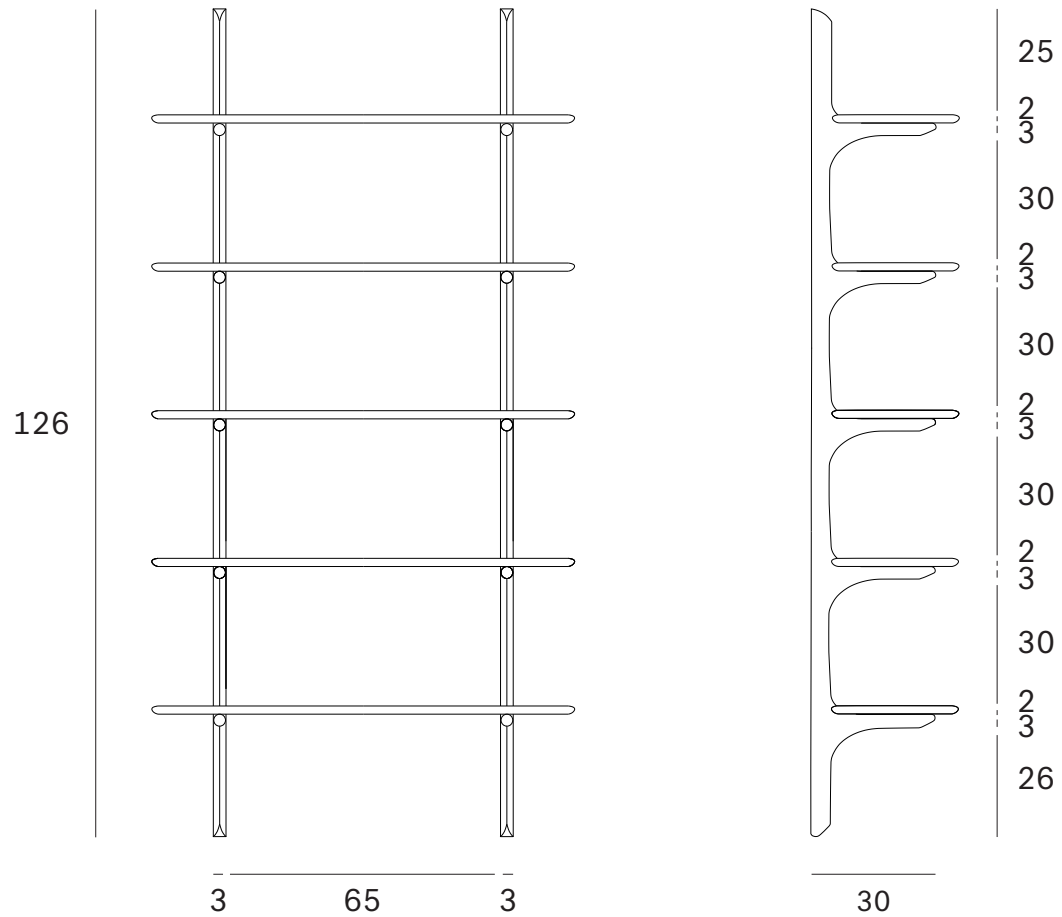

Pl wall shelf - 5 shelves - Dimensions (cm)

PI wall shelf - 5 shelves - Dimensions (inches)