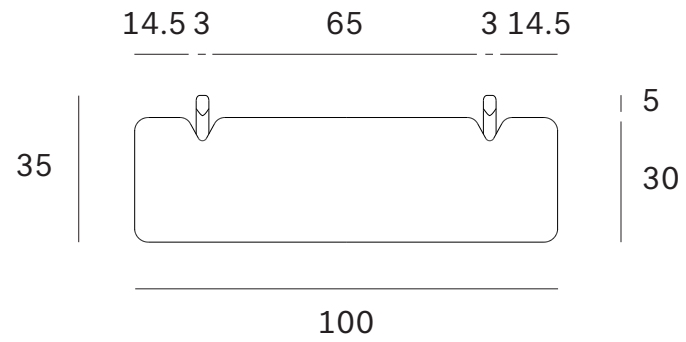

Pl wall shelf - 5 shelves - Dimensions (cm)

PI wall shelf - 5 shelves - Dimensions (inches)