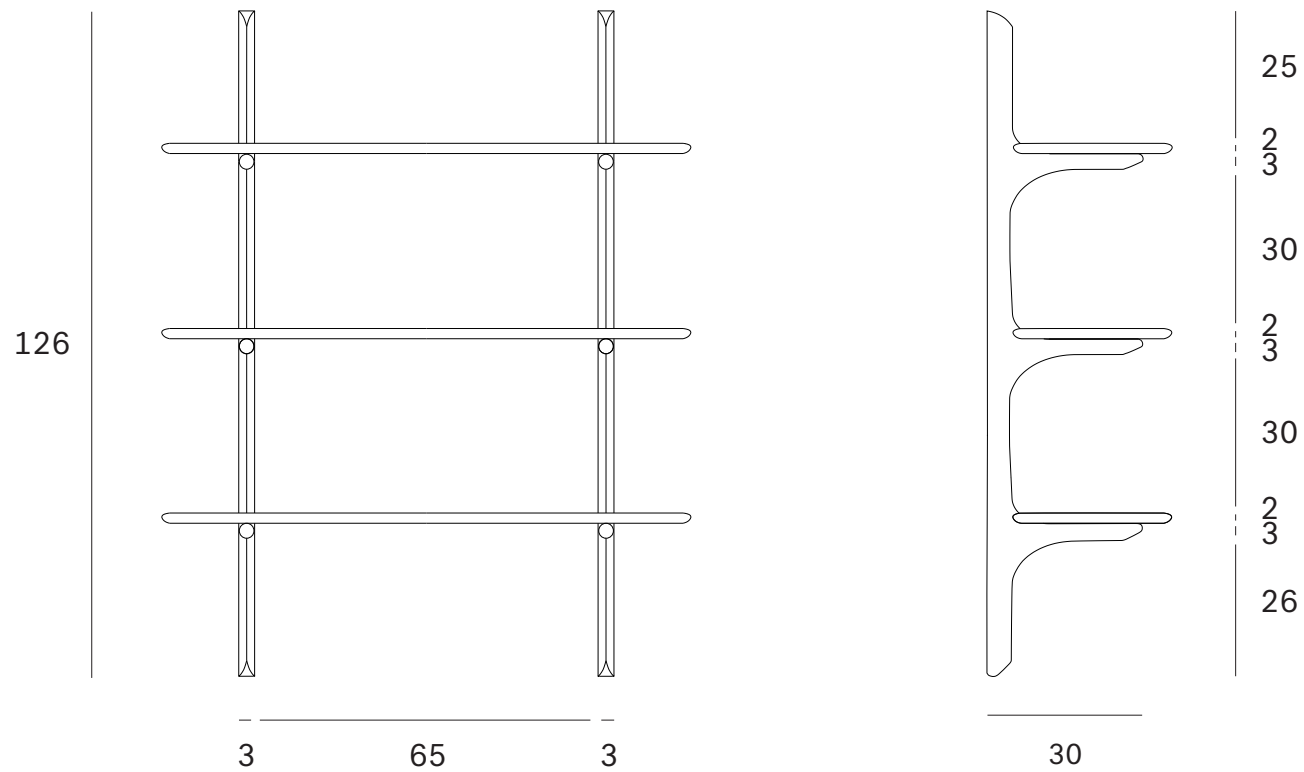

PI wall shelf - 3 shelves - Dimensions (cm)

PI wall shelf - 3 shelves - Dimensions (inches)