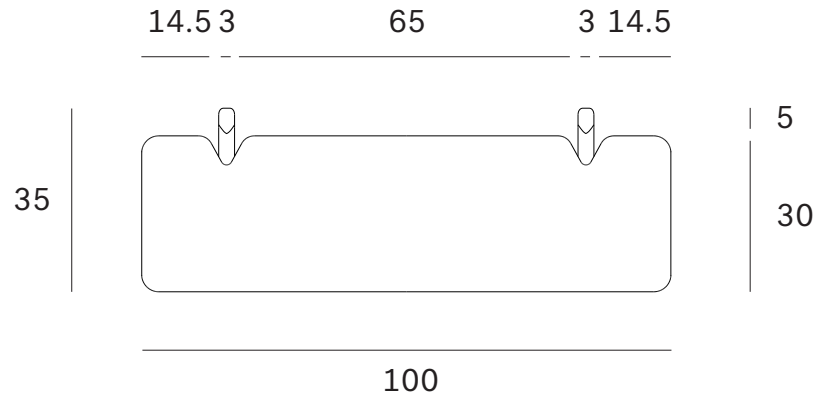

PI wall shelf - 3 shelves - Dimensions (cm)

PI wall shelf - 3 shelves - Dimensions (inches)