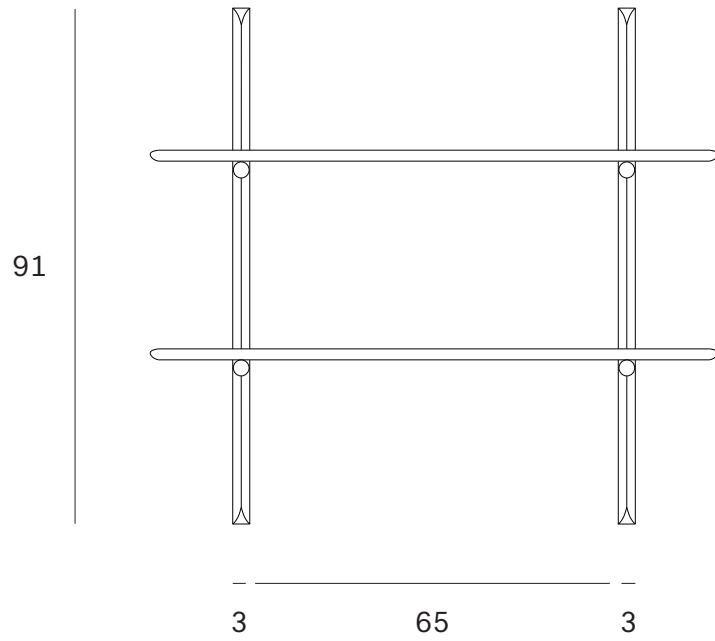

Ethnicraft

PI wall shelf - 2 shelves - Dimensions (cm)

*Ethnicraft*

PI wall shelf - 2 shelves - Dimensions (inches)