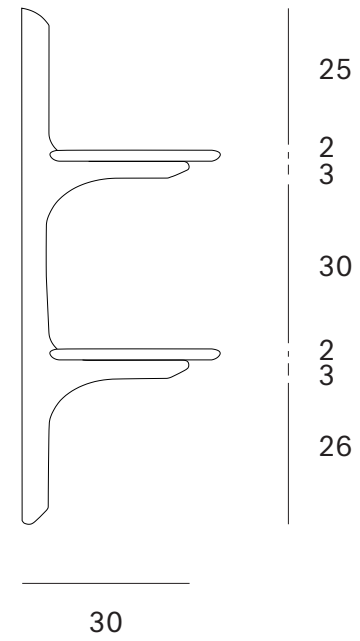

Ethnicraft

PI wall shelf - 2 shelves - Dimensions (cm)

*Ethnicraft*

PI wall shelf - 2 shelves - Dimensions (inches)