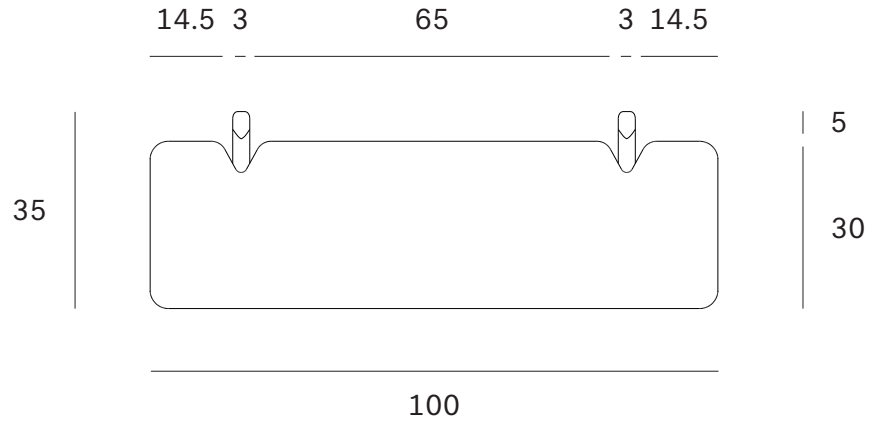

Ethnicraft

PI wall shelf - 2 shelves - Dimensions (cm)

*Ethnicraft*

PI wall shelf - 2 shelves - Dimensions (inches)