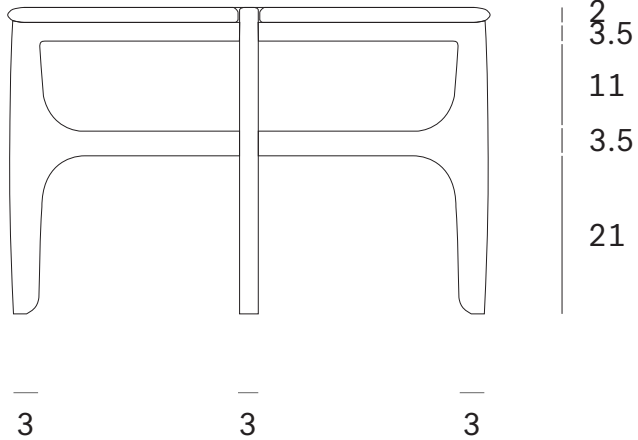

41

65

PI coffee table - Dimensions (inches)