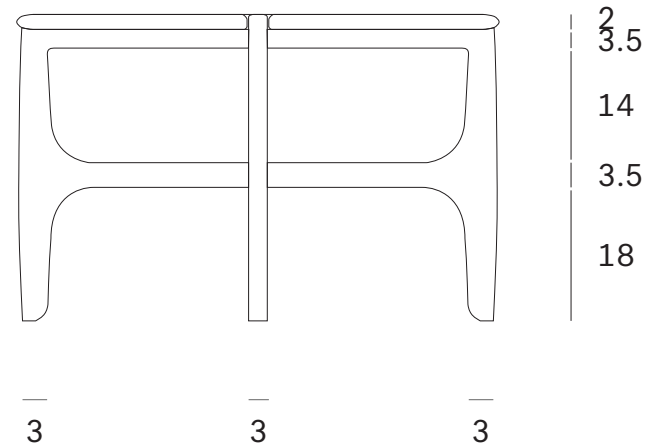

41

65

PI coffee table - Dimensions (inches)