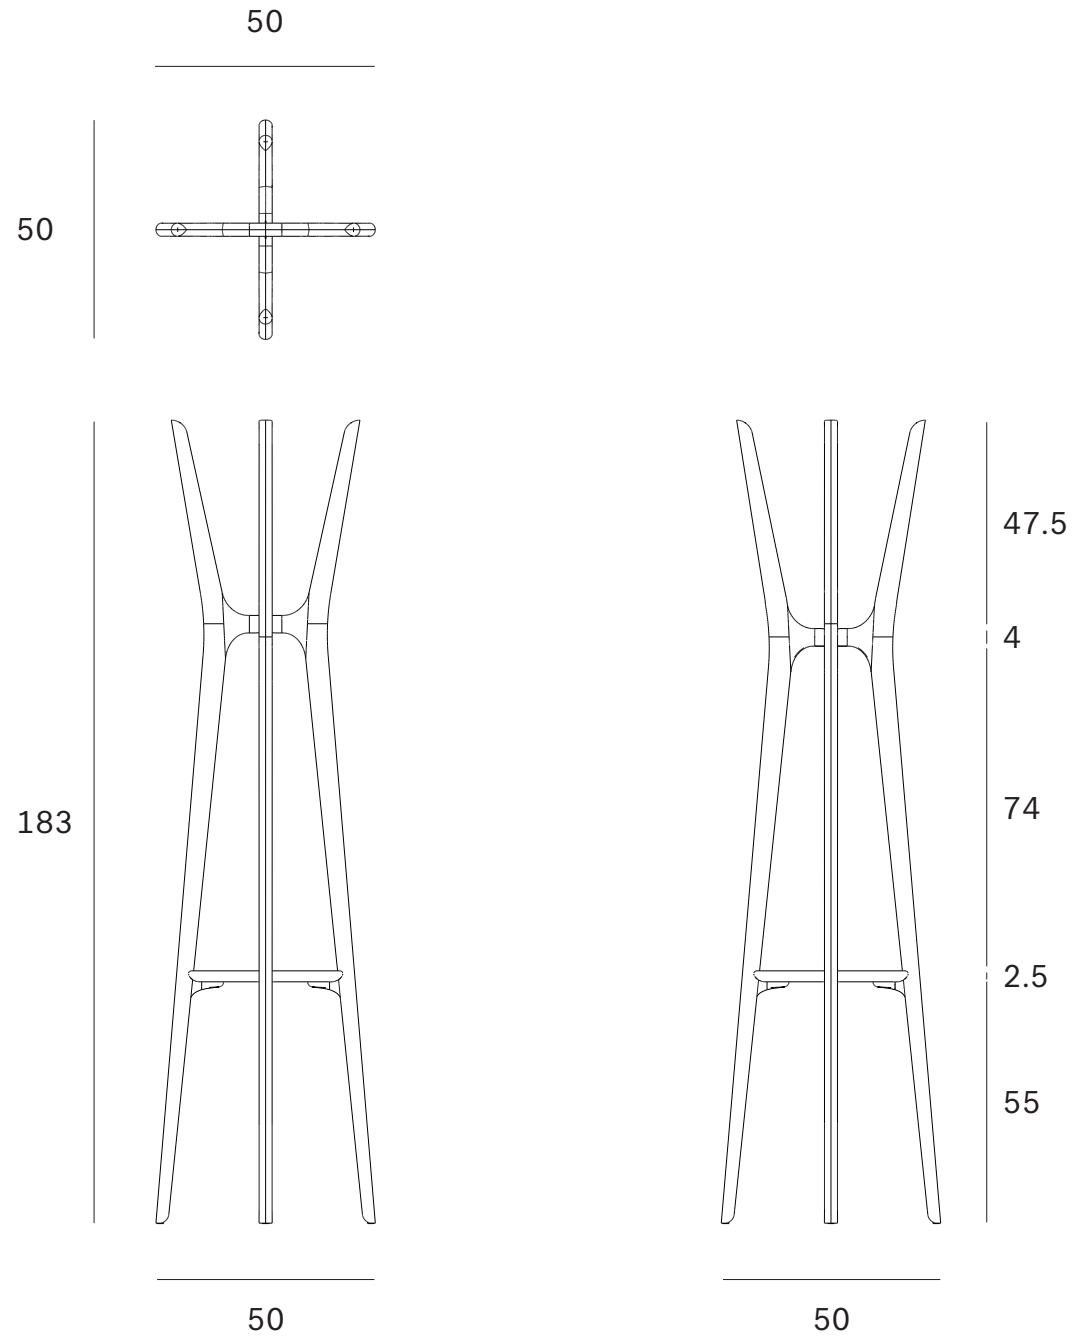

PI coat stand - Dimensions (cm)

PI coat stand - Dimensions (inch)

19.7

19.7

18.7

1.6

29.1

1.0

21.7

19.7