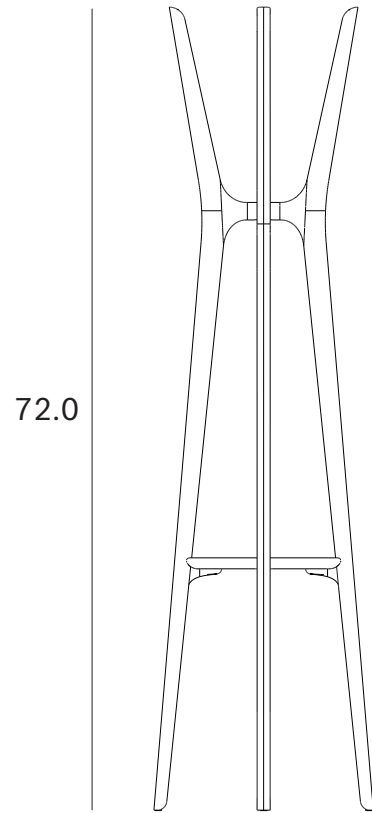

PI coat stand - Dimensions (cm)

PI coat stand - Dimensions (inch)

19.7

19.7

18.7

1.6

29.1

1.0