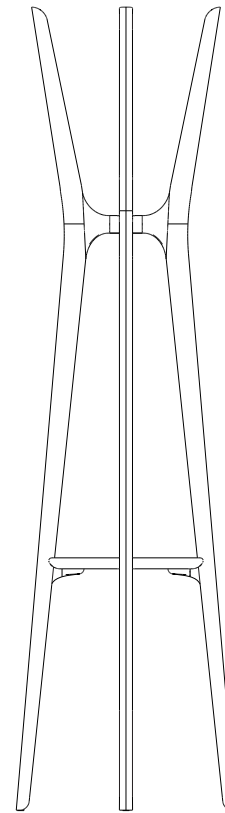

PI coat stand - Dimensions (cm)

PI coat stand - Dimensions (inch)

19.7

19.7

18.7

1.6

29.1

1.0