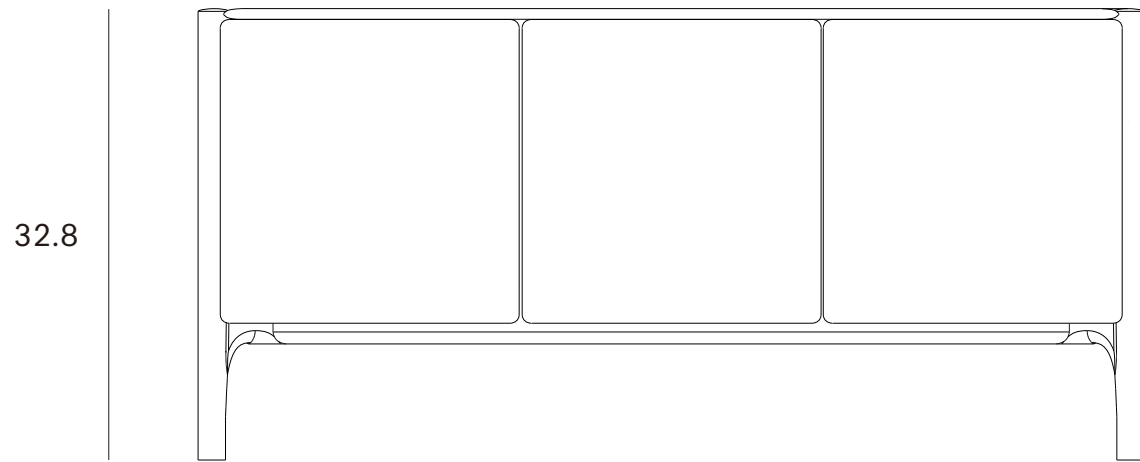

4.6 165 4.6

4.6 36 4.6

*Ethnicraft*

PI sideboard - 3 doors - Dimensions (inches)

1.8 65 1.8

1.8 14.2 1.8