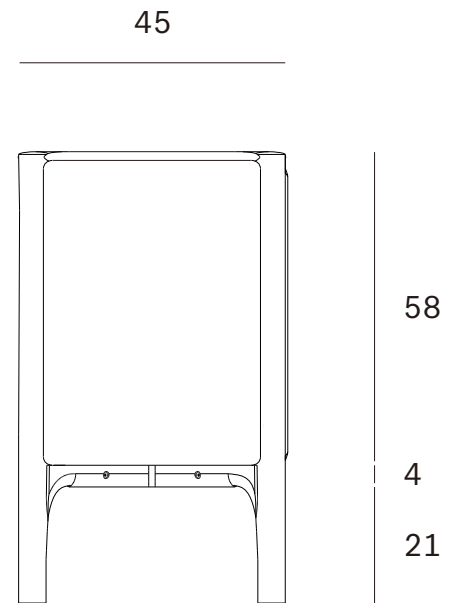

4.6 165 4.6

4.6 36 4.6

*Ethnicraft*

PI sideboard - 3 doors - Dimensions (inches)

1.8 65 1.8

1.8 14.2 1.8