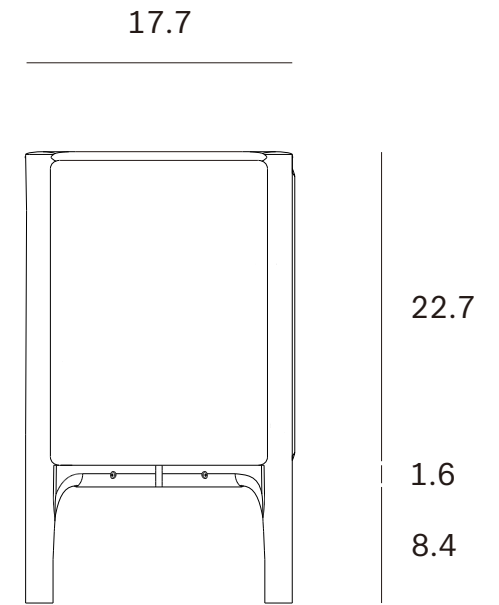

4.6 165 4.6

4.6 36 4.6

*Ethnicraft*

PI sideboard - 3 doors - Dimensions (inches)

1.8 65 1.8

1.8 14.2 1.8