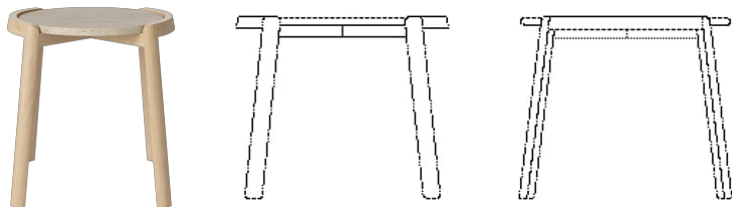

BOLIA

03-097-01

Mix Coffee Table Ø46 cm

Specifications

Country of origin	Assembly	Height	Diameter	Max weight capacity	Producer
Bosnia and Herzegovina	Top to be mounted	48 cm	46 cm	20 kg	Aage Østergaard Møbelindustri A/S
Wood Due Diligence	The parcel's measurements				
Base, Oak, Bosnia and Herzegovina	The parcel's measurements 1: 0.12 m ³ , 11.5 kg (D 49.0 cm, W 44.0 cm, H 54.0 cm))				

Test and certifications

FSC® C165134

The mark of responsible forestry

03-097-01

Mix Coffee Table Ø46 cm

Height

48 cm

Diameter

The parcel's measurements 1: 0.12 m³, 11.5 kg
(D 49.0 cm, W 44.0 cm, H 54.0 cm))

03-097-05

Mix Coffee Table Ø65 cm

Height

35 cm

Diameter

65 cm

Max weight capacity