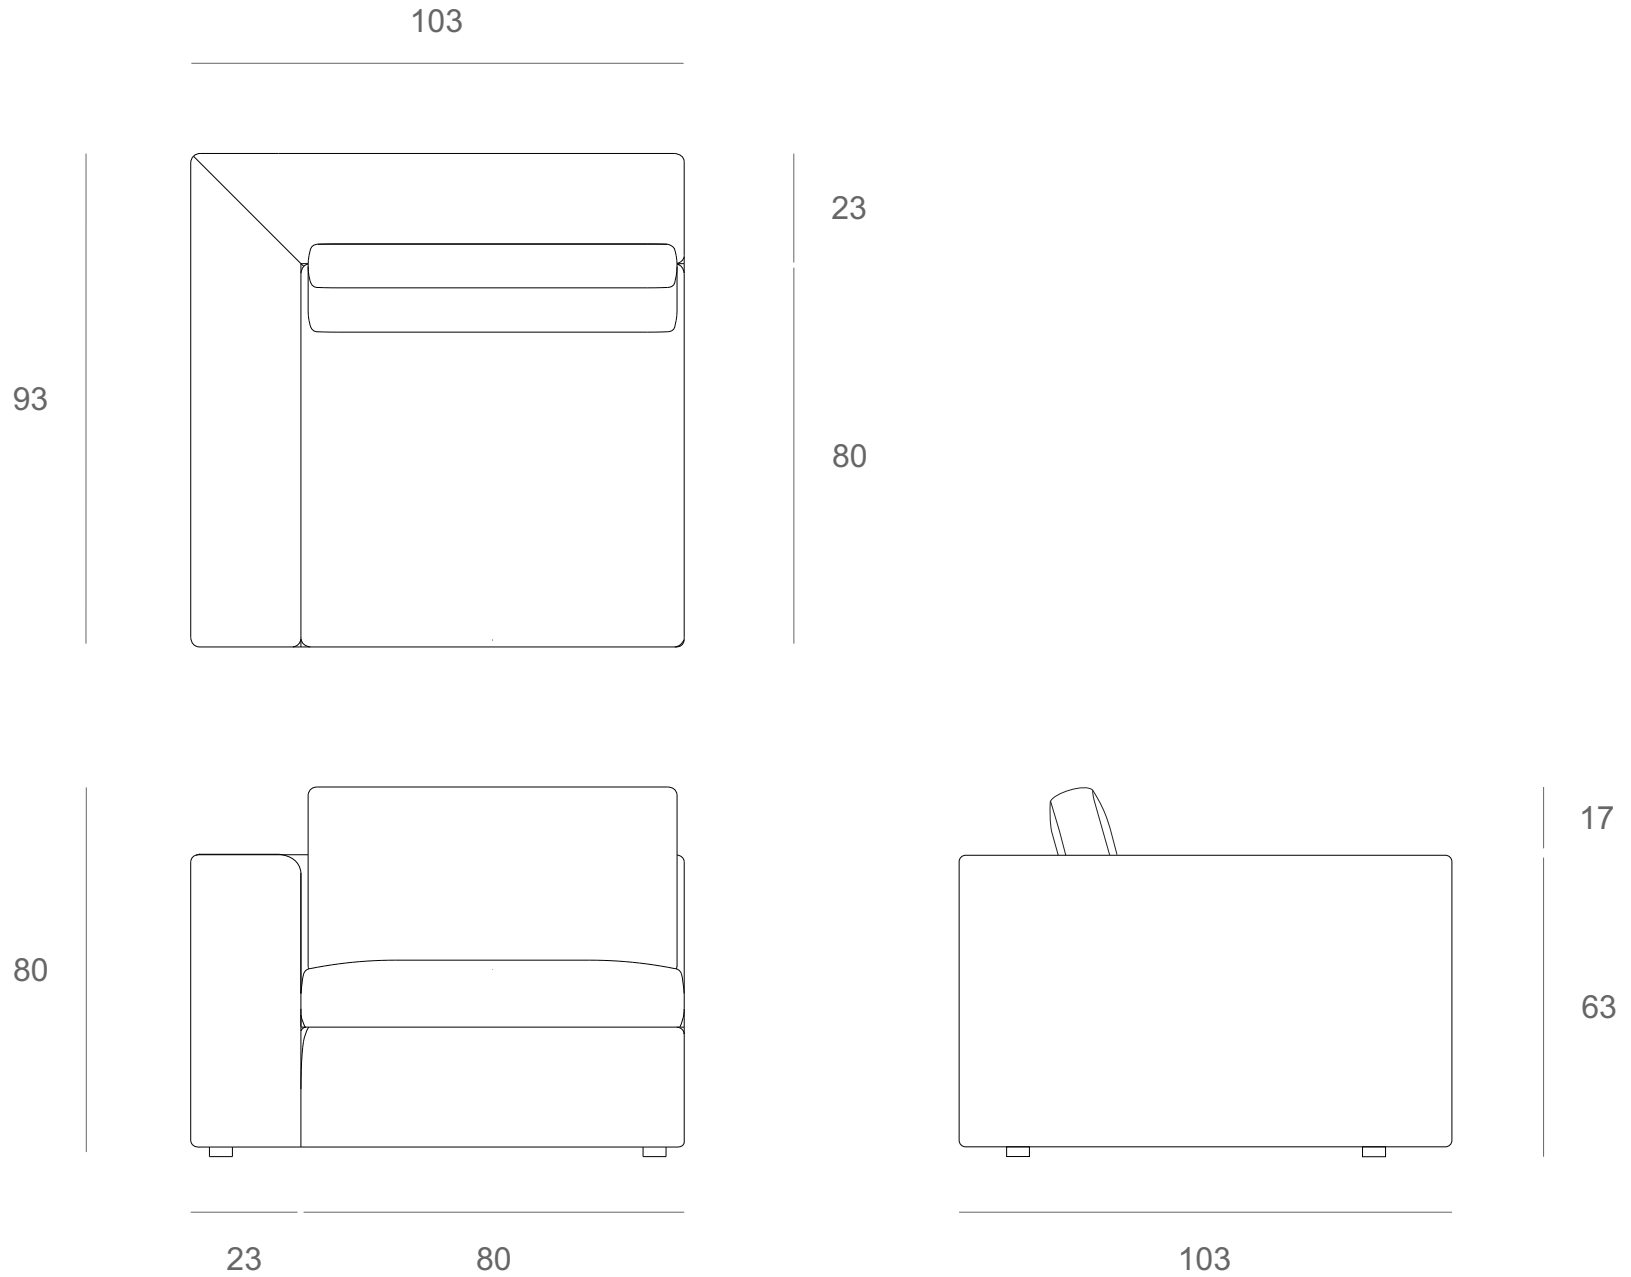

Ethnicraft

Mellow Sofa - end seater - removable cover - Dimensions (cm)

Ethnicraft

Mellow Sofa - end seater - removable cover - Dimensions (inches)