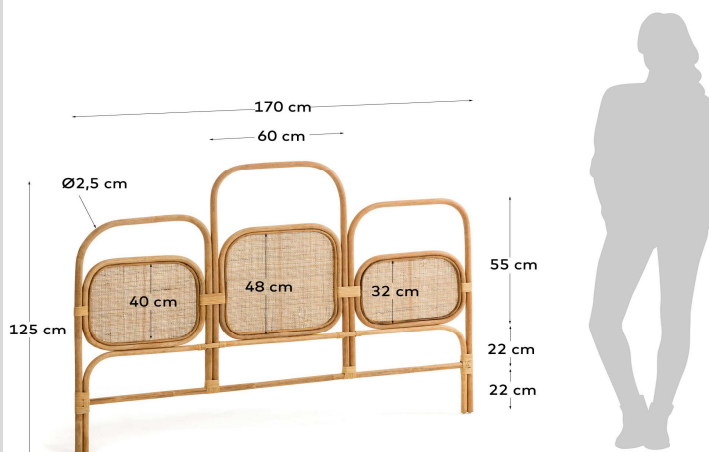

Features

Use (domestic/contract/office)	Domestic
Indoor (yes/no)	Yes
Alfresco (yes/no)	No
Outdoor (yes/no)	No
Max. load (kg)	
Adjustable height (yes/no)	No
Adjustable height mechanism description	N/A
Top tilt angle range	
Feet pad type	Nylon pad
Adjustable feet (yes/no)	No
Doors included (yes/no)	No
Number of doors	
Door opening system	N/A
Door soft-close function (yes/no)	N/A
Drawers included (yes/no)	No
Number of drawers