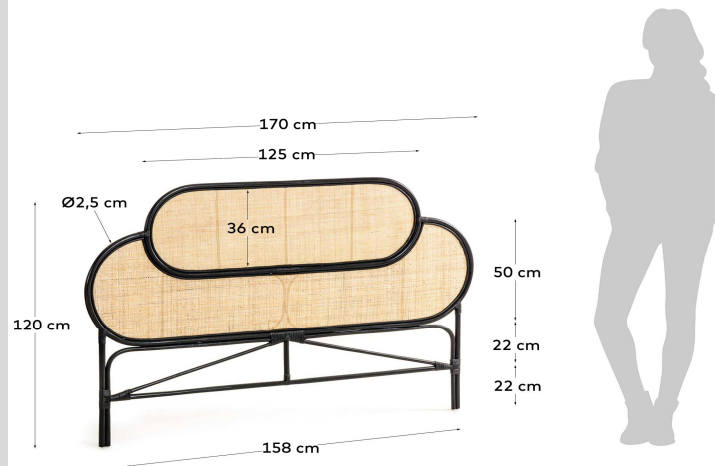

LALITA

Descriptions

Product code	D151FN01
Product description	Black Lalita headboard 170 x 120 cm This Lalita headboard is a design by Òscar Doll, a designer on the Kave Home team. Is compatible for 150 and 160 cm beds. The panel is made of rattan, with a black finish and weaved rattan. 100% handmade and eco-friendly, each Lalita piece is unique
Origin country	ID

Dimensions

Height x Width x Depth (cm)	120 cm	x	170 cm	x	4 cm
Product weight (Kg)	3,3 Kg				

Technical drawings

Features

Use (domestic/contract/office)	Domestic
Indoor (yes/no)	Yes
Alfresco (yes/no)	No
Outdoor (yes/no)	No
Max. load (kg)	
Adjustable height (yes/no)	No
Adjustable height mechanism description	N/A
Top tilt angle range	
Feet pad type	Nylon pad
Adjustable feet (yes/no)	No
Doors included (yes/no)	No
Number of doors	
Door opening system	N/A
Door soft-close function (yes/no)	N/A
Drawers included (yes/no)	No
Number of drawers	

Box 1	1
Description	Black Lalita headboard 170 x 120 cm
Description box	FULL ITEM
Height x Width x Depth (cm)	6 x 172 x 122
Cbm (m3) / Gross weight (Kg) / Net weight (Kg)	0,126 / 8,7 / 3,3

Box 2	
Description	
Description box	
Height x Width x Depth (cm)	x x
Cbm (m3) / Gross weight (Kg) / Net weight (Kg)	/ /