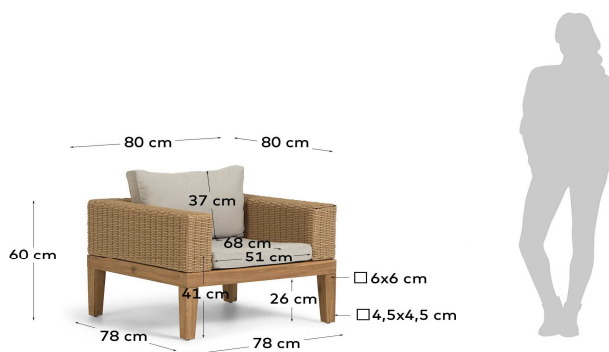

GIANA

Descriptions

Product code	CC2104J12
Product description	Giana armchair in solid acacia wood and rattan FSC 100% Ready for a style update? This polyrattan design is a must for lounging indoors or in your covered outdoor spaces. With comfy cushions included, get ready for a new level of relaxation.
Origin country	VN

Dimensions

Height x Width x Depth (cm)	60 cm	x	80 cm	x	80 cm
Product weight (kg)	14,5 Kg				
Seat height (cm)	41				
Seat width (cm)	51				
Seat depth (cm)	68				
Armrest height (cm)	60				
Armrest width (cm)	14				

Technical drawings

Features

Use (domestic/contract/office)	Domestic+
Indoor (yes/no)	Yes
Alfresco (yes/no)	Yes
Outdoor (yes/no)	No
Seating capacity	1
Max. load (kg)	130
Stackable (yes/no)	No
Stacks up to	
Foldable (yes/no)	No

Packaging

Units per lot					
Cbm (m3) / Gross weight (Kg)	0,255	/	18,7		
Nº of boxes	1				
Box 1	1				
Description	Giana armchair in solid acacia wood and rattan FSC 100%				
Description box	FULL ITEM				
Height x Width x Depth (cm)	37	x	83	x	83
Cbm (m3) / Gross weight (Kg) / Net weight (Kg)	0,255	/	18,7	/	14,5
Box 2					
Description					
Description box					
Height x Width x Depth (cm)		x		x	
Cbm (m3) / Gross weight (Kg) / Net weight (Kg)		/		/	
Box 3					
Description					
Description box					
Height x Width x Depth (cm)		x		x	
Cbm (m3) / Gross weight (Kg) / Net weight (Kg)		/		/	