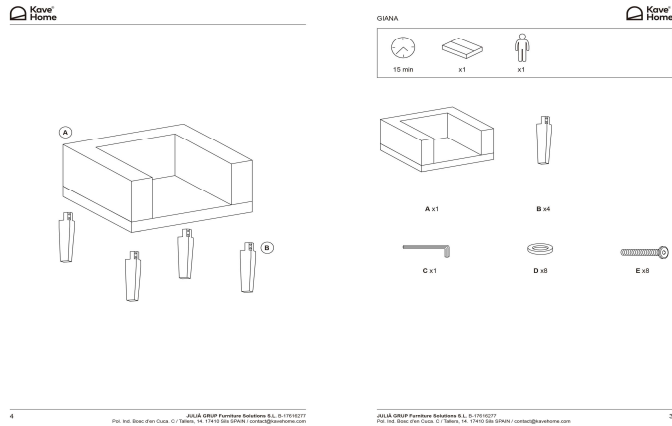

Assembly

Unpacking time (min)	3
Assembly required (yes/no)	Yes
Difficulty of assembly	Easy
People required	1
Assembly time (min)	15
Assembly suggestions	Check and classify all fittings before starting the assembly. Assemble on a soft surface.

Assembly instructions

Care & Warranties

General warnings	Do not use abrasive products like acetones, bleaches, solvents, etc.
Specific use and care instructions	Cover: Cold washing. Frame: Clean with a damp cloth and dry immediately
Specific use and care instructions for outdoor	Store the furniture in a dry indoor place. If you want to leave it outdoors, protect it with a waterproof cover in autumn, winter and rainy season.
Years of guarantee	2
Made according to	EN 581:2017 for outdoor household use seats
FSC certified (yes/no)	Yes
PEFC certified (yes/no)	N/A
FLEGT license (yes/no)	N/A
Variation type	Natural wood grain and/or Colour tone, Light and environment conditions may
Purposeful distressing type	No distressing
Additional information