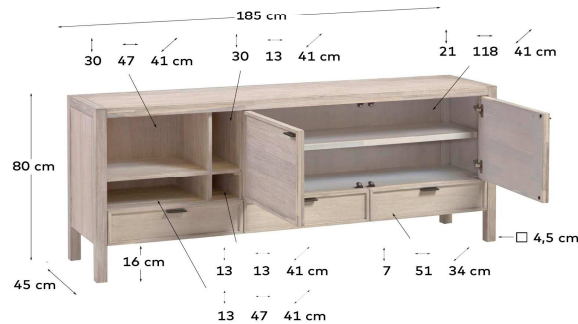

### Descriptions

Product code	CC1959M33
Product description	ALEN Alen sideboard 185 x 80 cm The Alen sideboard is the perfect way to organize your space. Made from solid acacia wood with a white finish, this designer storage solution will not only brighten up your rooms but will make them also feel more spacious.
Origin country	VN

### Dimensions

Height x Width x Depth (cm)	80 cm	x	185 cm	x	45 cm
Product weight (Kg)	58 Kg				

### Features

Use (domestic/contract/office)	Domestic
Indoor (yes/no)	Yes
Alfresco (yes/no)	No
Outdoor (yes/no)	No
Max. load (kg)	80
Adjustable height (yes/no)	No
Adjustable height mechanism description	N/A
Top tilt angle range	
Feet pad type	Plastic pad
Adjustable feet (yes/no)	No
Doors included (yes/no)	Yes
Number of doors	2
Door opening system	Magnet lock
Door soft-close function (yes/no)	Yes
Drawers included (yes/no)	Yes
Number of drawers	3

Box 1	1
Description	ALEN Alen sideboard 185 x 80 cm
Description box	FULL ITEM
Height x Width x Depth (cm)	86 x 192 x 52
Cbm (m3) / Gross weight (Kg) / Net weight (Kg)	0,859 / 63 / 58

Box 2	
Description	
Description box	
Height x Width x Depth (cm)	x x
Cbm (m3) / Gross weight (Kg) / Net weight (Kg)	/ /