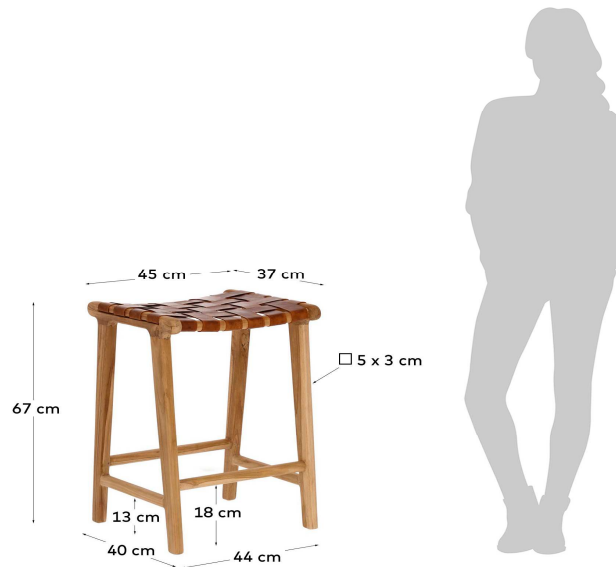

CALIXTA

Descriptions

Product code	CC1948P10
Product description	Calixta 67 cm high stool The seat of the Calixta stool, 67 cm high, is made from brown hand-braided leather straps with an ideal style for any corner of your home, even alongside your American bar. The structure is made from solid teak wood, so it is also a designer piece th
Origin country	ID

Dimensions

Height x Width x Depth (cm)	67 cm	x	45 cm	x	40 cm
Product weight (kg)	5 Kg				
Seat height (cm)	67				
Seat width (cm)	45				
Seat depth (cm)	37				
Armrest height (cm)					
Armrest width (cm)					
Backrest height (cm)					

Technical drawings

Features

Use (domestic/contract/office)	Domestic
Indoor (yes/no)	Yes
Alfresco (yes/no)	No
Outdoor (yes/no)	No
Stackable (yes/no)	No
Stacks up to	
Max. load (kg)	130
Adjustable height (yes/no)	No
Adjustable height mechanism description	N/A

Packaging

Units per lot					
Cbm (m3) / Gross weight (Kg)	0,132	/	7		
Nº of boxes	1				
Box 1	1				
Description	Calixta 67 cm high stool				
Description box	FULL ITEM				
Height x Width x Depth (cm)	67	x	47	x	42
Cbm (m3) / Gross weight (Kg) / Net weight (Kg)	0,132	/	7	/	5
Box 2					
Description					
Description box					
Height x Width x Depth (cm)		x		x	
Cbm (m3) / Gross weight (Kg) / Net weight (Kg)		/		/	
Box 3					
Description					
Description box					
Height x Width x Depth (cm)		x		x	
Cbm (m3) / Gross weight (Kg) / Net weight (Kg)		/		/	