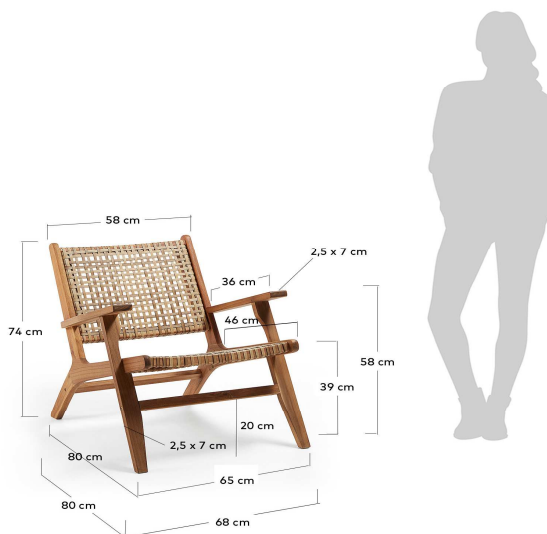

GRIGNOON

Descriptions

Product code	CC1059M46
Product description	GRIGNOON Armchair in solid acacia wood and woven synthetic r Our Grignoon chair is an updated version of the classic wicker chair. Its hand-woven synthetic rattan is easier to maintain and the structure is made from solid acacia wood. It's also perfect for covered outdoor spaces!
Origin country	VN

Dimensions

Height x Width x Depth (cm)	74 cm	x	68 cm	x	80 cm
Product weight (kg)	8,4 Kg				
Seat height (cm)	39				
Seat width (cm)	55				
Seat depth (cm)	46				
Armrest height (cm)	58				
Armrest width (cm)	7				
Backrest height (cm)	50				

Technical drawings

Features

Use (domestic/contract/office)	Domestic
Indoor (yes/no)	Yes
Alfresco (yes/no)	Yes
Outdoor (yes/no)	No
Stackable (yes/no)	No
Stacks up to	
Max. load (kg)	130
Adjustable height (yes/no)	No
Adjustable height mechanism description	N/A