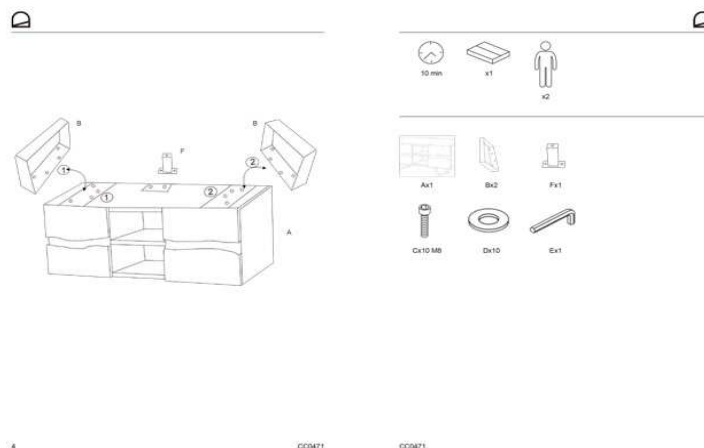

Drawer opening system	N/A
Runner guide mechanism	N/A
Runner soft-close function (yes/no)	N/A
Drawers max. load (kg)	N/A
Shelves included (yes/no)	Yes
Number of shelves	1
Adjustable shelves (yes/no)	No
Shelves max. load (kg)	5
Wall brackets antitilting included (yes/no)	No

Materials

Material description	
Finishing description	N/A
Back processed (yes/no)	No
Legs material	Steel
Legs finishing	Powder coated painted
Door material	Acacia wood (Acacia sensu lato)
Drawer material	N/A
Runner material of the drawers	N/A
Shelves material	Acacia wood (Acacia sensu lato)

Assembly

Unpacking time (min)	3
Assembly required (yes/no)	Yes
Difficulty of assembly	Easy
People required	1
Assembly time (min)	10
Assembly suggestions	Check and classify all fittings before starting the assembly. Assemble on a soft surface.

Assembly instructions

Care & Warranties

General warnings	This product has a porous finishing treatment and it will absorb any spill on it. When using it use a waterproof tablecloth or a coaster to protect from spills, scratches and damages. Changes on temperature and humidity may vary the shape.
Specific use and care instructions	Clean the product with a wet cloth dampened in a mild cleaner and dry immediately. Dust it with a duster.
Specific use and care instructions for outdoor	
Years of guarantee	2
Made according to FSC certified (yes/no)	No
PEFC certified (yes/no)	No
FLEGT license (yes/no)	N/A