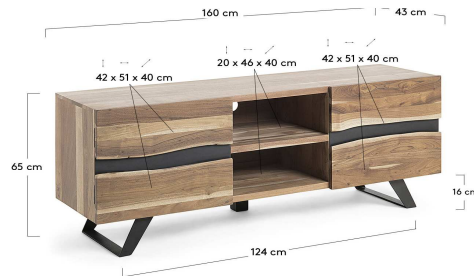

Features

Use (domestic/contract/office)	Domestic
Indoor (yes/no)	Yes
Alfresco (yes/no)	No
Outdoor (yes/no)	No
Max. load (kg)	100
Adjustable height (yes/no)	No
Adjustable height mechanism description	N/A
Top tilt angle range	
Feet pad type	No
Adjustable feet (yes/no)	No
Doors included (yes/no)	Yes
Number of doors	2
Door opening system	Magnet lock
Door soft-close function (yes/no)	No
Drawers included (yes/no)	No
Number of drawers