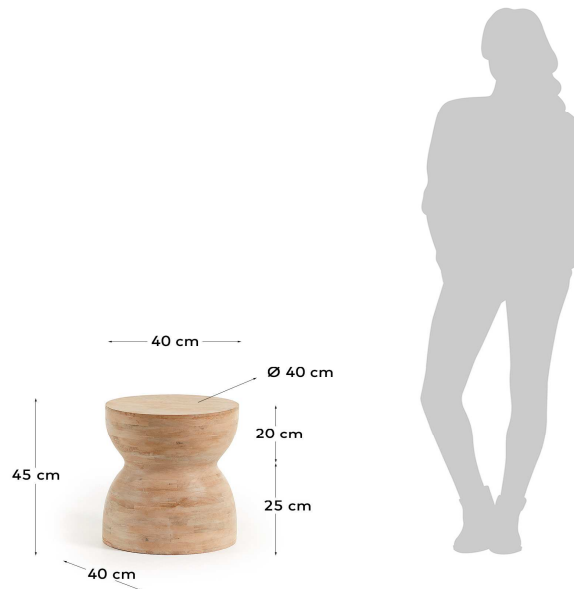

MATZ

Descriptions

Product code	CC0360M46
Product description	MATZ Side table mango wood Side table in solid natural mango wood.
Origin country	IN

Dimensions

Height x Width x Depth (cm)	45 cm	x	40 cm	x	40 cm
Product weight (Kg)	11,1 Kg				

Technical drawings

Features

Use (domestic/contract/office)	Domestic
Indoor (yes/no)	Yes
Alfresco (yes/no)	No
Outdoor (yes/no)	No
Max. load (kg)	130
Adjustable height (yes/no)	No
Adjustable height mechanism description	N/A
Top tilt angle range	
Feet pad type	No
Adjustable feet (yes/no)	No
Doors included (yes/no)	No
Number of doors	
Door opening system	N/A
Door soft-close function (yes/no)	N/A
Drawers included (yes/no)	No
Number of drawers	

Box 1	1
Description	MATZ Side table mango wood
Description box	FULL ITEM
Height x Width x Depth (cm)	53 x 46 x 46
Cbm (m3) / Gross weight (Kg) / Net weight (Kg)	0,112 / 13,5 / 11,1

Box 2	
Description	
Description box	
Height x Width x Depth (cm)	x x
Cbm (m3) / Gross weight (Kg) / Net weight (Kg)	/ /