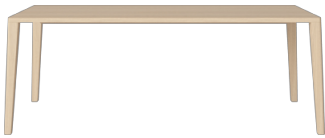

03-114-17

Graceful Dining Table 130 x 130 cm - 30 mm

Height
74 cm

Width
130 cm

Max weight capacity
20 kg

Producer
Spinvalis

The parcel's measurements
The parcel's measurements 1: 0.29 m³, 40.0 kg (D 138.0 cm, W 138.0 cm, H 15.0 cm))
The parcel's measurements 2: 0.06 m³, 17.5 kg (D 32.0 cm, W 82.0 cm, H 22.0 cm))

03-114-10

Graceful Dining Table 200 x 95 cm - 30 mm

Height
74 cm

Length
200 cm

Width
95 cm

Weight
58 kg

Full length incl. extension leave(s)
300 cm

Tabletop thickness
3 cm