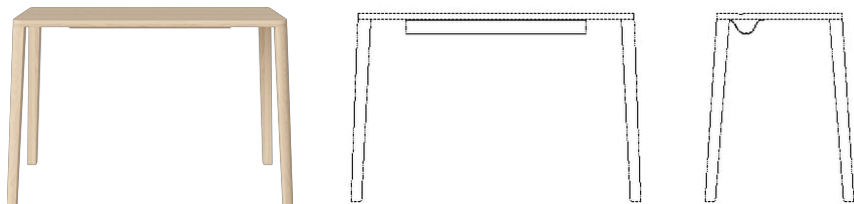

Graceful series

Designed by Michael H. Nielsen, Denmark

The Graceful series is a timeless and elegant interpretation of our Scandinavian design heritage that tells a story of great craftsmanship and most importantly – longevity. A series of tables with matching benches, coffee tables and desks, designed by the Danish designer Michael H. Nielsen. Characterised by sleek lines, poetic angles and solid, FSC® certified wood that invites you to feel, touch and experience with all your senses.

03-114-35

Graceful Desk 110 x 50, H74 cm

Specifications

Country of origin	Assembly	Height	Length	Width	Weight
Croatia	Delivered unassembled	73 cm	110 cm	50 cm	10 kg
Tabletop thickness	Producer	The parcel's measurements			
3 cm	Spinvalis	The parcel's measurements 1: 0.04 m ³ , 10.0 kg (D 54.0 cm, W 114.0 cm, H 6.0 cm)			
		The parcel's measurements 2: 0.03 m ³ , 6.5 kg (D 27.0 cm, W 76.0 cm, H 17.0 cm)			