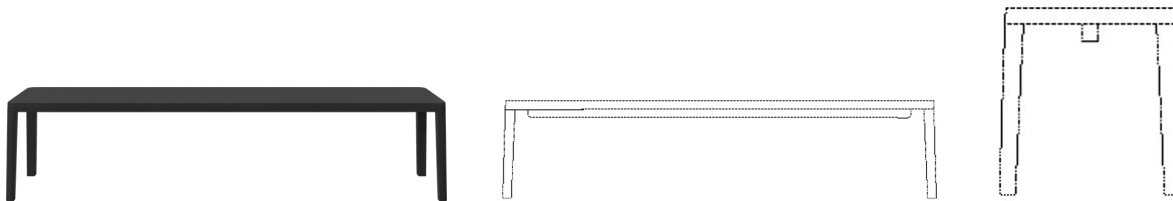

Graceful series

Designed by Michael H. Nielsen, Denmark

The Graceful series is a timeless and elegant interpretation of our Scandinavian design heritage that tells a story of great craftsmanship and most importantly – longevity. A series of tables with matching benches, coffee tables and desks, designed by the Danish designer Michael H. Nielsen. Characterised by sleek lines, poetic angles and solid, FSC® certified wood that invites you to feel, touch and experience with all your senses.

02-414-15

Graceful Bench 200 cm - 40 mm

Specifications

Country of origin	Assembly	Height	Depth	Length	Weight
Croatia	Delivered unassembled	45 cm	41 cm	200 cm	22 kg
Producer	The parcel's measurements				
Spinvalis	The parcel's measurements 1: 0.08 m ³ , 24.0 kg (D 8.0 cm, W 46.0 cm, H 208.0 cm))				
	The parcel's measurements 2: 0.02 m ³ , 6.0 kg (D 17.0 cm, W 52.0 cm, H 22.0 cm))				