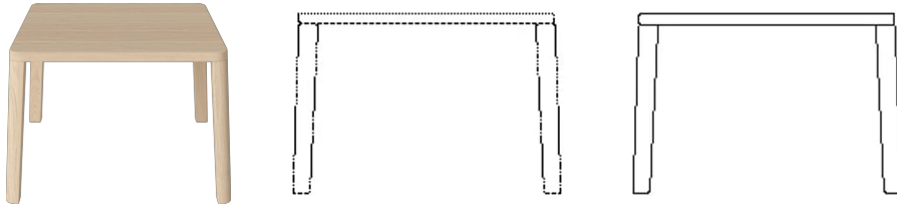

BOLIA

03-114-50

Graceful Coffee Table 60 x 60, H42 cm

Specifications

Country of origin	Assembly	Height	Length	Width	Weight
Croatia	Delivered unassembled	42 cm	60 cm	60 cm	6 kg
Tabletop thickness	Max weight capacity	Producer	The parcel's measurements		
2.50 cm	20 kg	Spinvalis	The parcel's measurements 1: 0.03 m3, 8.0 kg (D 6.0 cm, W 65.0 cm, H 65.0 cm)) The parcel's measurements 2: 0.02 m3, 6.5 kg (D 22.0 cm, W 49.0 cm, H 17.0 cm))		