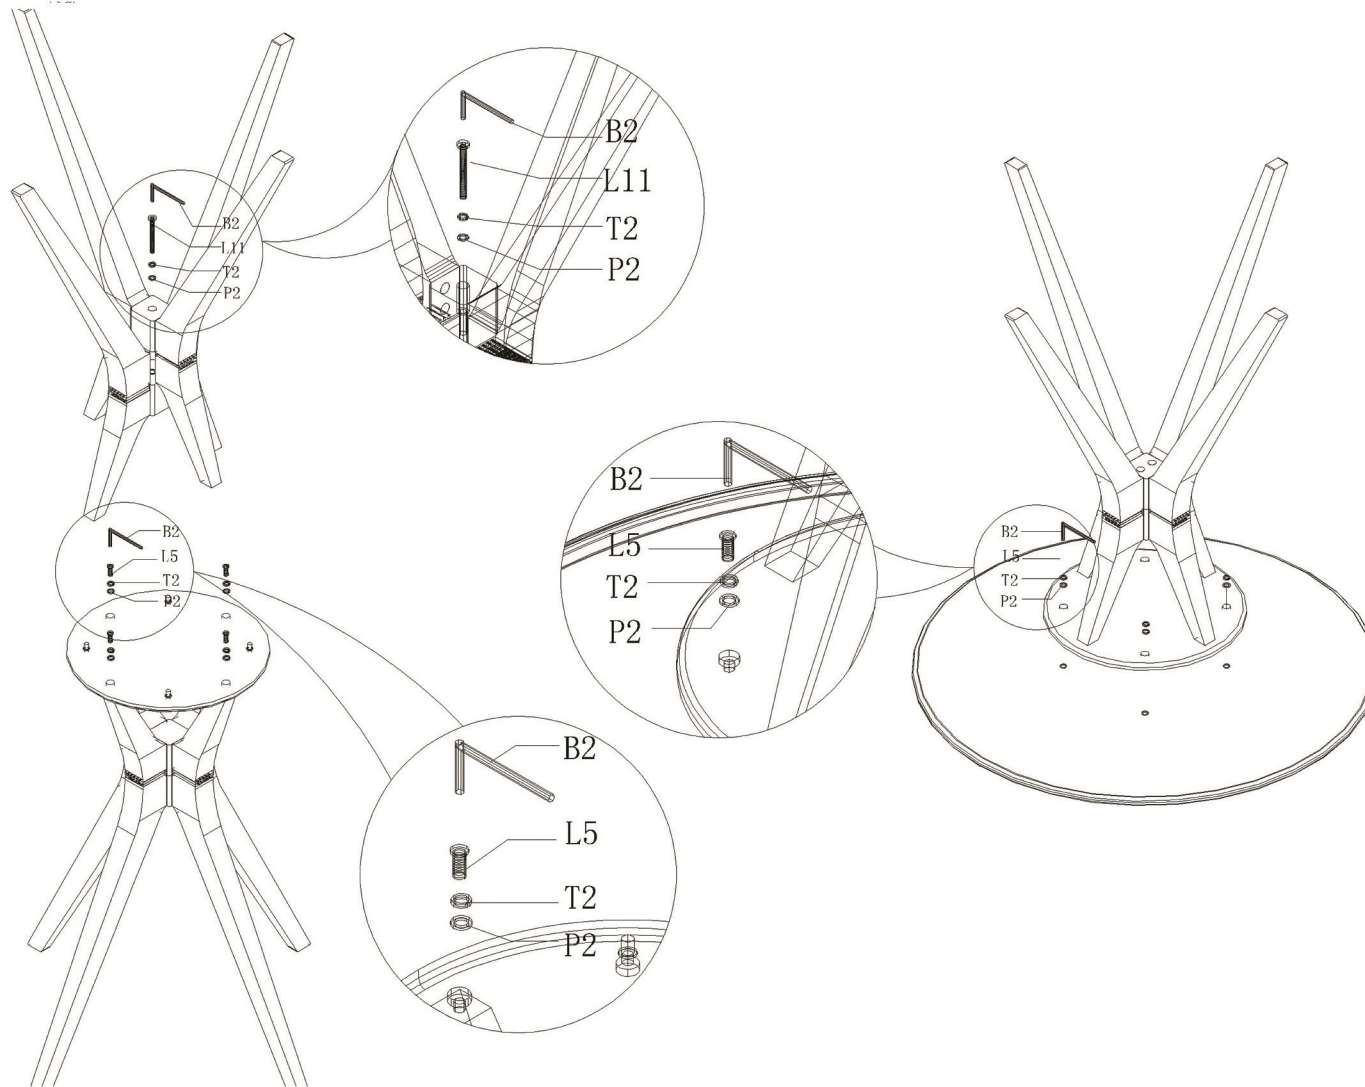

Assembly Instruction

GREENINGTON
fine bamboo furniture

Mimosa 40" Bar Height Table

G0062

Mimosa 36" Counter Height Table

G0063

L5		5/16"20mm 8 pcs	T2		5/16"13*1.5T 9 pcs
L11		5/16"80mm 1pc			
B2		5/ 5mm .5T 1 pc			
P2		5/16"16*1.5T 9 pcs			