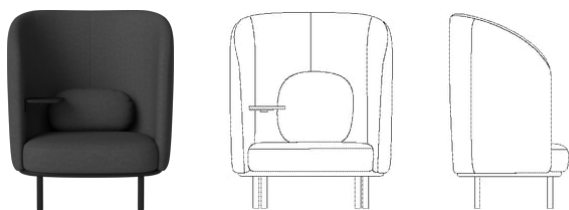

BOLIA

02-124-05

Fuuga Nesting Armchair w. Table - Left

Specifications

| Country of origin | Assembly | Depth | Width | Height | Seat depth |
|-------------------|-------------------------|---------------------|-------------------------------------------------------------------------------------------------------------------------------------------------------------------------------------------------------------------------------------------------------------------|-------------------------------------------------------------------------------------------------|------------|
| Poland | Legs/Base to be mounted | 85 cm | 108 cm | 135 cm | 55 cm |
| Seat height | Max weight capacity | Producer | Wood Due Diligence | The parcel's measurements | |
| 45 cm | 110 kg | FurnMaster Sp z o.o | Base, Oak, Poland / Legs, Oak, Poland / Tabletop, Oak, Poland / Tabletop, Mix wood, Poland / Construction, Beech, Poland / Construction, Pine, Poland / Construction, Particle board, Poland / Construction, Fiberboard, Poland / Construction, Cardboard, Poland | The parcel's measurements 1: 1.39 m ³ , 30.0 kg (D 89.0 cm, W 112.0 cm, H 139.0 cm)) | |